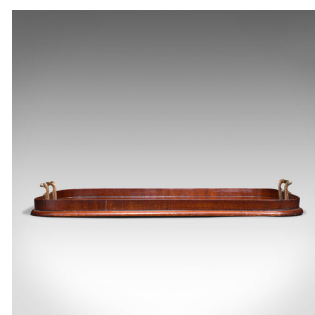

Antique Serving Tray, English, Mahogany, Inlay, Afternoon Tea, Victorian, C.1900

DESCRIPTION

Our Stock # 18.7858

This is an antique serving tray. An English, mahogany and boxwood inlaid butler's afternoon tea tray, dating to the late Victorian period, circa 1900.

- Of delightful quality and rich finish
- Displays a desirable aged patina throughout
- Select stocks show fine grain interest and rich russet hues
- Brass handles to either side with sinuous, shaped forms
- Accentuated to the centre with a boxwood inlaid conch shell motif

This is a charming antique serving tray, set to add elegance to an afternoon tea gathering. Delivered waxed, polished and ready to serve.

Search [London Fine for #18.7858](#), or scan the QR code for more photos and details

DIMENSIONS

- Max Width: 56cm (22")
- Max Depth: 36.5cm (14.25")
- Max Height: 6cm (2.25")
- Interior Width: 53.5cm (21")
- Interior Depth: 34.5cm (13.5")
- Interior Height: 2.5cm (1")