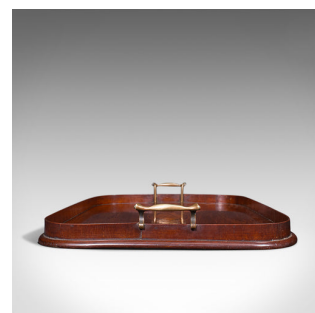

Antique Serving Tray, English, Mahogany, Inlay, Afternoon Tea, Victorian, C.1900

DESCRIPTION

Our Stock # 18.7858

This is an antique serving tray. An English, mahogany and boxwood inlaid butler's afternoon tea tray, dating to the late Victorian period, circa 1900.

- Of delightful quality and rich finish
- Displays a desirable aged patina throughout
- Select stocks show fine grain interest and rich russet hues
- Brass handles to either side with sinuous, shaped forms
- Accentuated to the centre with a boxwood inlaid conch shell motif

This is a charming antique serving tray, set to add elegance to an afternoon tea gathering. Delivered waxed, polished and ready to serve.

Search [London Fine for #18.7858](#), or scan the QR code for more photos and details

DIMENSIONS

- Max Width: 56cm (22")
- Max Depth: 36.5cm (14.25")
- Max Height: 6cm (2.25")
- Interior Width: 53.5cm (21")
- Interior Depth: 34.5cm (13.5")
- Interior Height: 2.5cm (1")