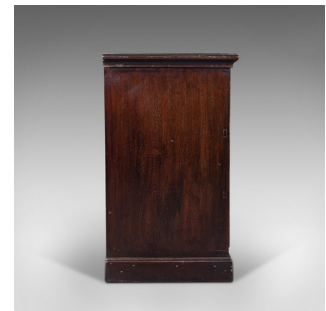

Antique Campaign Chest of Drawers, Teak, Lowboy, Brass, Victorian, Circa 1880

DESCRIPTION

Our Stock # 18.7950

This is an antique campaign chest of drawers. An English, teak lowboy with brass handles, dating to the Victorian period, circa 1880.

- Delightfully functional and craftsmanship to stand the test of time
- Displays a desirable aged patina throughout
- Solid teak in thick sections with ebonised finish to exterior
- Delightfully patinated finish commensurate with age and use
- Hugely practical and a wonderful statement piece decoratively
- Arranged as a trio of useful, full-width drawers
- Each dressed with recessed brass pulls with cupped backplates
- Small inset locks to each drawer front – untested, keys absent
- Detail to locks reads 'V&R Blakemore, Birmingham'

This is a fascinatingly robust antique campaign chest of drawers, with heavy teak stocks and functional presentation. Solid joints and construction, delivered waxed, polished and ready for the home.

Search [London Fine for #18.7950](#), or scan the QR code for more photos and details

DIMENSIONS

Max Width: 89.5cm (35.25")

Max Depth: 46.5cm (18.25")

Max Height: 82cm (32.25")

LIST PRICE

£1,875.00