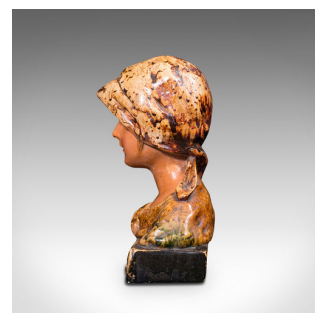

Antique Portrait Bust, French, Decorative, Female Figure, Victorian, Art Nouveau

DESCRIPTION

Our Stock # 18.7876

This is an antique portrait bust. A French, plaster decorative female figure, dating to the late Victorian period, circa 1900.

- A fin de siècle Parisian young woman in the Art Nouveau manner
- Displays a desirable aged patina and in good order
- Quality plaster bust with appealing colour and detail
- Realistic form, with natural forlorn facial rendition
- Small brass plaque to plinth reads 'Villanelle, Par A. Nelson'
- Indeterminate signature to underside base, appears to read 'YM'

This is a charming antique portrait bust, with Art Nouveau taste and end of the century charm. Delivered polished and ready to display.

Search [London Fine for #18.7876](#) , or scan the QR code for more photos and details