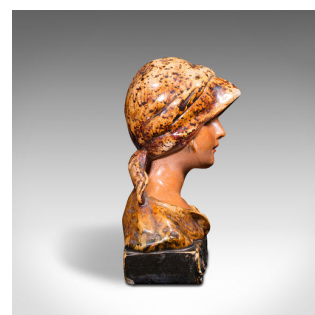

Antique Portrait Bust, French, Decorative, Female Figure, Victorian, Art Nouveau

DESCRIPTION

Our Stock # 18.7876

This is an antique portrait bust. A French, plaster decorative female figure, dating to the late Victorian period, circa 1900.

- A fin de siècle Parisian young woman in the Art Nouveau manner
- Displays a desirable aged patina and in good order
- Quality plaster bust with appealing colour and detail
- Realistic form, with natural forlorn facial rendition
- Small brass plaque to plinth reads 'Villanelle, Par A. Nelson'
- Indeterminate signature to underside base, appears to read 'YM'

This is a charming antique portrait bust, with Art Nouveau taste and end of the century charm. Delivered polished and ready to display.

Search [London Fine for #18.7876](#) , or scan the QR code for more photos and details