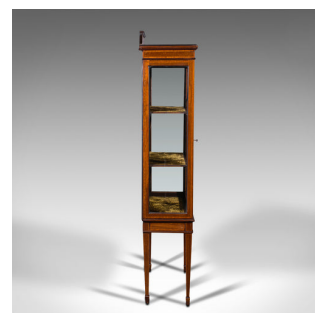

Antique Pier Cabinet On Stand, English, Walnut, Glazed Display Case, Edwardian

DESCRIPTION

Our Stock # 18.7948

This is an antique pier cabinet on stand. An English, walnut and boxwood glazed display case, dating to the Edwardian period, circa 1910.

- Attractive presentation and exuding quality
- Displays a desirable aged patina and in good order
- Select walnut shows fine grain interest
- Plate glass in very good order, free of marks
- Shaped back stand sits above the wide top surface
- Delightful boxwood stringing decorates the frame and door
- Astragal glazed cabinet door with seven pane arrangement
 - Door dressed with a small brass oval lock escutcheon – in working order, key present
- Three useful shelves to the interior, ideal for displaying small to medium collectibles
- Interior lined with richly coloured, saffron yellow velour - a tactile and visual delight
- Glazed to the sides, allowing more light to enter the showcase

Search [London Fine for #18.7948](#) , or scan the QR code for more photos and details

DIMENSIONS

- Max Width: 59cm (23.25")
- Max Depth: 32cm (12.5")
- Max Height: 156.5cm (61.5")
- Shelf Width: 51cm (20")
- Shelf Depth: 23.5cm (9.25")
- Upper Shelf Height: 34cm (13.5")
- Middle Shelf Height: 27.5cm (10.75")
- Lower Shelf Height: 29.5cm (11.5")