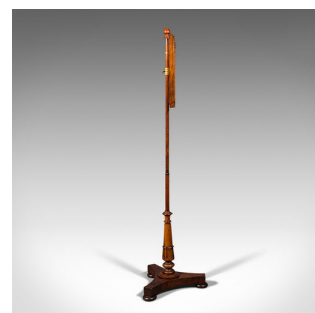

Antique Adjustable Pole Screen, English, Fireside Panel, Tapestry, Regency, 1820

DESCRIPTION

Our Stock # 18.7867

This is an antique adjustable pole screen. An English, Rosewood fireside screen with tapestry panel, dating to the Regency period, circa 1820.

- Presenting a quality Regency fireside screen
- Displays a desirable aged patina throughout
- Select stocks show fine grain interest beneath the wax polished finish
- The adjustable screen panel is easy to position with one vernier to rear
- A gently tapering post rises to a delightful capping finial
- Foliate tapestry mounted in a square frame decorated with scrolled leaf corners
- The post anchored to a hyperboloid platform with a superb bulb carving above
- Standing upon a trio of squat bun feet to each leg of the base

This is charming antique adjustable pole screen, offering quality fireside heat shielding from the Regency period. Set to enhance the fireplace of any living room. Delivered waxed, polished and ready for the home.

Search [London Fine for #18.7867](#) , or scan the QR code for more photos and details

DIMENSIONS

Max Width: 40cm (15.75")
 Max Depth: 34.5cm (13.5")
 Max Height: 140.5cm (55.25")
 Panel Width: 31.5cm (12.5")
 Panel Height: 32.5cm (12.75")
 Adjustment Range: 51.5cm (20.25")