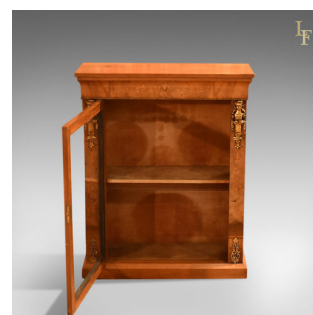

Antique Pier Cabinet, Victorian Burr Walnut c.1850

DESCRIPTION

Our Stock # 10.1347

This is an antique pier cabinet dating to the early Victorian period c.1850.

Raised on a continuous chamfered plinth, this proud pier cabinet displays wonderful grain detail in the burr walnut polished finish. Intricate inlaid boxwood marquetry in ribbons of foliate garlands sinuously decorate the flared frieze footed with a band of ormolu.

The ormolu mounts to the upper side panels depict a bust with swags atop an elaborate bracket mount, the applique decoration to the foot framing boxwood marquetry foliate garlands in keeping with the frieze detail.

The glazed door features an attractive quarter round finish to the upper corners and is framed with a parallel boxwood string highlight. The key locates within an asymmetric foliate escutcheon and acts as a pull.

DIMENSIONS

Max Width: 79.5cm (31.25")

Max Depth: 31cm (12.25")

Max Height: 98.5cm (38.75")