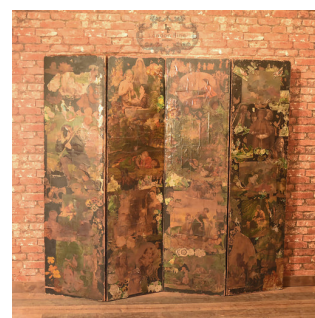

## Victorian Scrap Screen, 4 Fold Panel, c.1880

### DESCRIPTION

Our Stock # LFA-1374 This is an antique, Victorian four fold scrap screen dating to c.1880. Double sided, one in colour the reverse in a patterned print, this découpage panel makes an excellent prop as well as serving well as a screen. With signs of age this piece is a fascinating historical record pasted to four, hinged, panels that free stand dividing a space with style. A delightful piece of immense interest delivered ready for use.

### DIMENSIONS

Each Panel Width: 50.5cm (20")

Each Panel Depth: 2cm (.75")

Max Height: 182cm (71.75")