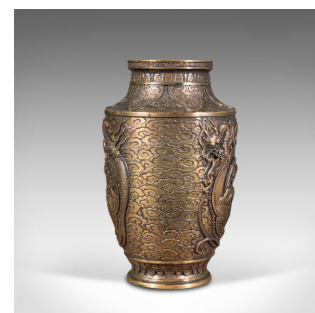

Large Antique Decorative Vase, Japanese, Bronze, Meiji Period, Urn, Victorian

**DESCRIPTION**

Our Stock # 18.7975

This is a large antique decorative vase. A Japanese, bronze Meiji period urn, dating to the late Victorian period, circa 1900.

- Highly impressive antique vase with striking detail
- Displays a desirable aged patina by way of fine weathering
- Bronze shows a wonderful tonality with a light tarnish from decades of careful polish
- Decorated with key icons from the Meiji period of Japanese history (1868-1912)
- Broad, tapering rim with rolled lip, embellished by way of garland detail
- Panel scenes to both sides with three dimensional birds opposite crashing waves
  - Depicting a Falcon or Hayabusa flying overhead, the wave scene redolent of Hokusai's Great Wave off Kanagawa

- Encircling the decorative panel, a relief dragon adds mystical appeal
- The ground accentuated with chased cloudform icon pattern
- Appealing weight in hand of 6.7kg (14.7 lb)

Search [London Fine for #18.7975](#) , or scan the QR code for more photos and details

**DIMENSIONS**

Max Width: 21cm (8.25")  
 Max Depth: 21cm (8.25")  
 Max Height: 36cm (14.25")  
 Opening Diameter: 11.5cm (4.5")

**LIST PRICE**

£2,450.00