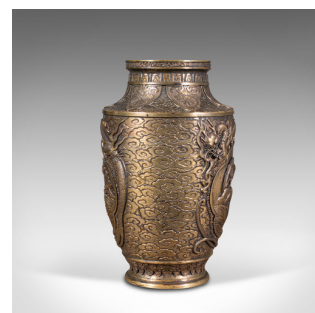

## Large Antique Decorative Vase, Japanese, Bronze, Meiji Period, Urn, Victorian

### DESCRIPTION

Our Stock # 18.7975

This is a large antique decorative vase. A Japanese, bronze Meiji period urn, dating to the late Victorian period, circa 1900.

- Highly impressive antique vase with striking detail
- Displays a desirable aged patina by way of fine weathering
- Bronze shows a wonderful tonality with a light tarnish from decades of careful polish
- Decorated with key icons from the Meiji period of Japanese history (1868-1912)
- Broad, tapering rim with rolled lip, embellished by way of garland detail
- Panel scenes to both sides with three dimensional birds opposite crashing waves
  - Depicting a Falcon or Hayabusa flying overhead, the wave scene redolent of Hokusai's Great Wave off Kanagawa

- Encircling the decorative panel, a relief dragon adds mystical appeal
- The ground accentuated with chased cloudform icon pattern
- Appealing weight in hand of 6.7kg (14.7 lb)

Search [London Fine for #18.7975](#) , or scan the QR code for more photos and details

### DIMENSIONS

Max Width: 21cm (8.25")

Max Depth: 21cm (8.25")

Max Height: 36cm (14.25")

Opening Diameter: 11.5cm (4.5")