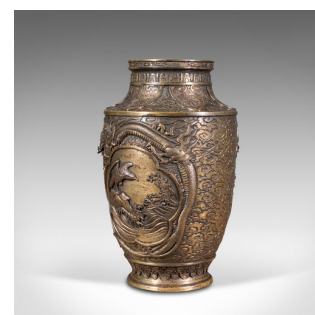

Large Antique Decorative Vase, Japanese, Bronze, Meiji Period, Urn, Victorian

**DESCRIPTION**

Our Stock # 18.7975

This is a large antique decorative vase. A Japanese, bronze Meiji period urn, dating to the late Victorian period, circa 1900.

- Highly impressive antique vase with striking detail
- Displays a desirable aged patina by way of fine weathering
- Bronze shows a wonderful tonality with a light tarnish from decades of careful polish
- Decorated with key icons from the Meiji period of Japanese history (1868-1912)
- Broad, tapering rim with rolled lip, embellished by way of garland detail
- Panel scenes to both sides with three dimensional birds opposite crashing waves
  - Depicting a Falcon or Hayabusa flying overhead, the wave scene redolent of Hokusai's Great Wave off Kanagawa

- Encircling the decorative panel, a relief dragon adds mystical appeal
- The ground accentuated with chased cloudform icon pattern
- Appealing weight in hand of 6.7kg (14.7 lb)

Search [London Fine for #18.7975](#) , or scan the QR code for more photos and details

**DIMENSIONS**

Max Width: 21cm (8.25")  
 Max Depth: 21cm (8.25")  
 Max Height: 36cm (14.25")  
 Opening Diameter: 11.5cm (4.5")

**LIST PRICE**

£2,450.00