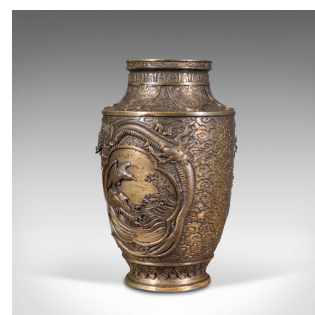

## Large Antique Decorative Vase, Japanese, Bronze, Meiji Period, Urn, Victorian

### DESCRIPTION

Our Stock # 18.7975

This is a large antique decorative vase. A Japanese, bronze Meiji period urn, dating to the late Victorian period, circa 1900.

- Highly impressive antique vase with striking detail
- Displays a desirable aged patina by way of fine weathering
- Bronze shows a wonderful tonality with a light tarnish from decades of careful polish
- Decorated with key icons from the Meiji period of Japanese history (1868-1912)
- Broad, tapering rim with rolled lip, embellished by way of garland detail
- Panel scenes to both sides with three dimensional birds opposite crashing waves
  - Depicting a Falcon or Hayabusa flying overhead, the wave scene redolent of Hokusai's Great Wave off Kanagawa

- Encircling the decorative panel, a relief dragon adds mystical appeal
- The ground accentuated with chased cloudform icon pattern
- Appealing weight in hand of 6.7kg (14.7 lb)

Search [London Fine for #18.7975](#) , or scan the QR code for more photos and details

### DIMENSIONS

Max Width: 21cm (8.25")

Max Depth: 21cm (8.25")

Max Height: 36cm (14.25")

Opening Diameter: 11.5cm (4.5")