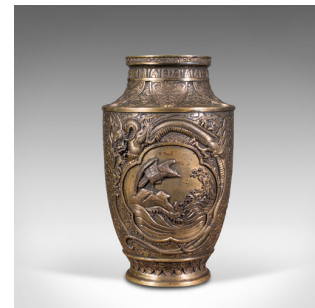

Large Antique Decorative Vase, Japanese, Bronze, Meiji Period, Urn, Victorian

**DESCRIPTION**

Our Stock # 18.7975

This is a large antique decorative vase. A Japanese, bronze Meiji period urn, dating to the late Victorian period, circa 1900.

- Highly impressive antique vase with striking detail
- Displays a desirable aged patina by way of fine weathering
- Bronze shows a wonderful tonality with a light tarnish from decades of careful polish
- Decorated with key icons from the Meiji period of Japanese history (1868-1912)
- Broad, tapering rim with rolled lip, embellished by way of garland detail
- Panel scenes to both sides with three dimensional birds opposite crashing waves
  - Depicting a Falcon or Hayabusa flying overhead, the wave scene redolent of Hokusai's Great Wave off Kanagawa

- Encircling the decorative panel, a relief dragon adds mystical appeal
- The ground accentuated with chased cloudform icon pattern
- Appealing weight in hand of 6.7kg (14.7 lb)

Search [London Fine for #18.7975](#) , or scan the QR code for more photos and details

**DIMENSIONS**

Max Width: 21cm (8.25")  
 Max Depth: 21cm (8.25")  
 Max Height: 36cm (14.25")  
 Opening Diameter: 11.5cm (4.5")

**LIST PRICE**

£2,450.00