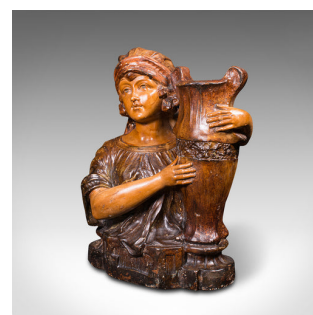

Antique Female Portrait Bust, French, Decorative Figure, Candle Holder, C.1900

DESCRIPTION

Our Stock # 18.8044

This is an antique female portrait bust. A French, plaster decorative figure with candle holder, dating to the late Victorian period, circa 1900.

- Depicting a rural French woman carrying an amphora
- Displays a desirable aged patina and in good order
- Quality plaster bust with appealing colour and detail
- Amphora candle nozzle with an opening diameter of 5cm (2")
- Realistic form, with a natural, forlorn facial rendition
- Inscribed to rear with a stylised maker's initial of 'PB'
- Further marked with 'Depose, 1276'

This is a distinctive antique portrait bust, with Art Nouveau taste and useful candle holder. Delivered polished and ready to display.

Search [London Fine for #18.8044](#) , or scan the QR code for more photos and details

DIMENSIONS

Max Width: 31cm (12.25")

Max Depth: 16.5cm (6.5")

Max Height: 39cm (15.25")

LIST PRICE

£995.00