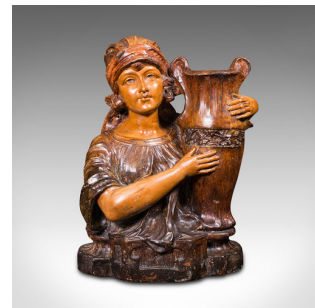

Antique Female Portrait Bust, French, Decorative Figure, Candle Holder, C.1900

DESCRIPTION

Our Stock # 18.8044
This is an antique female portrait bust. A French, plaster decorative figure with candle holder, dating to the late Victorian period, circa 1900.

- Depicting a rural French woman carrying an amphora
- Displays a desirable aged patina and in good order
- Quality plaster bust with appealing colour and detail
- Amphora candle nozzle with an opening diameter of 5cm (2")
- Realistic form, with a natural, forlorn facial rendition
- Inscribed to rear with a stylised maker's initial of 'PB'
- Further marked with 'Depose, 1276'

This is a distinctive antique portrait bust, with Art Nouveau taste and useful candle holder. Delivered polished and ready to display.

Search [London Fine for #18.8044](#) , or scan the QR code for more photos and details

DIMENSIONS

Max Width: 31cm (12.25")
Max Depth: 16.5cm (6.5")
Max Height: 39cm (15.25")

LIST PRICE

£995.00