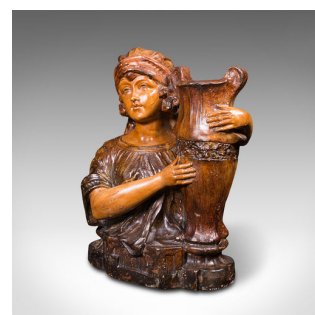

Antique Female Portrait Bust, French, Decorative Figure, Candle Holder, C.1900

DESCRIPTION

Our Stock # 18.8044
This is an antique female portrait bust. A French, plaster decorative figure with candle holder, dating to the late Victorian period, circa 1900.

- Depicting a rural French woman carrying an amphora
- Displays a desirable aged patina and in good order
- Quality plaster bust with appealing colour and detail
- Amphora candle nozzle with an opening diameter of 5cm (2")
- Realistic form, with a natural, forlorn facial rendition
- Inscribed to rear with a stylised maker's initial of 'PB'
- Further marked with 'Depose, 1276'

This is a distinctive antique portrait bust, with Art Nouveau taste and useful candle holder. Delivered polished and ready to display.

Search [London Fine for #18.8044](#) , or scan the QR code for more photos and details

DIMENSIONS

Max Width: 31cm (12.25")
Max Depth: 16.5cm (6.5")
Max Height: 39cm (15.25")

LIST PRICE

£995.00