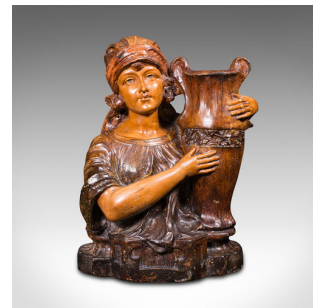

Antique Female Portrait Bust, French, Decorative Figure, Candle Holder, C.1900

DESCRIPTION

Our Stock # 18.8044

This is an antique female portrait bust. A French, plaster decorative figure with candle holder, dating to the late Victorian period, circa 1900.

- Depicting a rural French woman carrying an amphora
- Displays a desirable aged patina and in good order
- Quality plaster bust with appealing colour and detail
- Amphora candle nozzle with an opening diameter of 5cm (2")
- Realistic form, with a natural, forlorn facial rendition
- Inscribed to rear with a stylised maker's initial of 'PB'
- Further marked with 'Depose, 1276'

This is a distinctive antique portrait bust, with Art Nouveau taste and useful candle holder. Delivered polished and ready to display.

Search [London Fine for #18.8044](#) , or scan the QR code for more photos and details

DIMENSIONS

Max Width: 31cm (12.25")

Max Depth: 16.5cm (6.5")

Max Height: 39cm (15.25")

LIST PRICE

£995.00