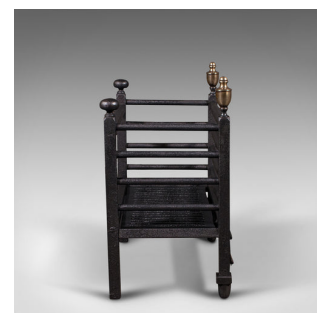

## Antique Fire Basket, English, Cast Iron, Brass, Fireplace, Grate, Victorian

### DESCRIPTION

Our Stock # 18.7941

This is an antique fire basket. An English, cast iron and brass fireplace grate, dating to the Victorian period, circa 1870.

- Wonderfully compact basket with eye-catching detail
- Displays a desirable aged patina in good order
- Cast iron resplendent in a good, consistent graphite finish
- Lift-out grate to base aids ease of cleaning
- Polished brass finials and pierced front apron add appeal

This is a charming antique fire basket with a compact form and quality finish. Suitable for all fuel types. Delivered polished and ready for the fireplace.

Search [London Fine for #18.7941](#) , or scan the QR code for more photos and details

### DIMENSIONS

Max Width: 51cm (20")  
 Max Depth: 29cm (11.5")  
 Max Height: 51cm (20")  
 Interior Width: 46cm (18")  
 Interior Depth: 23.5cm (9.25")  
 Interior Height: 23cm (9")