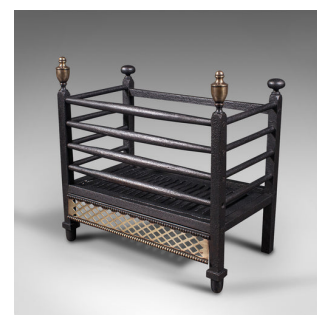

## Antique Fire Basket, English, Cast Iron, Brass, Fireplace, Grate, Victorian

### DESCRIPTION

Our Stock # 18.7941

This is an antique fire basket. An English, cast iron and brass fireplace grate, dating to the Victorian period, circa 1870.

- Wonderfully compact basket with eye-catching detail
- Displays a desirable aged patina in good order
- Cast iron resplendent in a good, consistent graphite finish
- Lift-out grate to base aids ease of cleaning
- Polished brass finials and pierced front apron add appeal

This is a charming antique fire basket with a compact form and quality finish. Suitable for all fuel types. Delivered polished and ready for the fireplace.

Search [London Fine for #18.7941](#) , or scan the QR code for more photos and details

### DIMENSIONS

Max Width: 51cm (20")  
 Max Depth: 29cm (11.5")  
 Max Height: 51cm (20")  
 Interior Width: 46cm (18")  
 Interior Depth: 23.5cm (9.25")  
 Interior Height: 23cm (9")