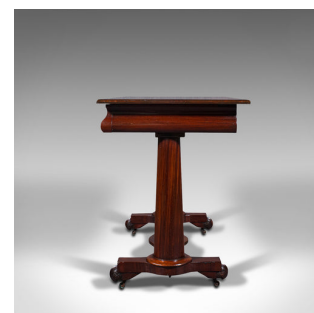

Antique Console Table, English, Side, Occasional, Writing Desk, Regency, C.1820

DESCRIPTION

Our Stock # 18.8043

This is an antique console table. An English, rosewood and mahogany side or occasional table, dating to the Regency period, circa 1820.

- Of superior, striking craftsmanship and finish
- Displays a desirable aged patina throughout
- Select stocks show excellent grain interest
- Beautiful russet hues dazzle from beneath a quality wax polish finish
- Wide, low profile top sits above a sinuous curved apron
- Of comfortable height for use as an occasional writing desk
- Arrangement of three draws to front with blind pulls - beading delineates the central drawer
- Oak stocks add wonderful durability to the drawer boxes
- Supported upon grand, tapering cylindrical columns
- Stretcher rail with bold spade shape unites both columns at their base
- Long trestle feet terminate with demi-lune cupped toes

Search [London Fine for #18.8043](#) , or scan the QR code for more photos and details

DIMENSIONS

Max Width: 98cm (38.5")
Max Depth: 54.5cm (21.5")
Max Height: 73cm (28.75")

LIST PRICE

£2,450.00