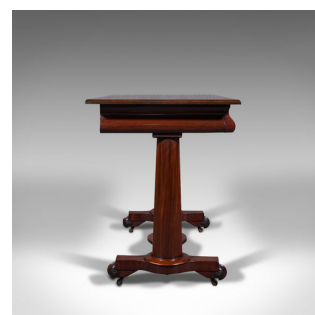

Antique Console Table, English, Side, Occasional, Writing Desk, Regency, C.1820

DESCRIPTION

Our Stock # 18.8043

This is an antique console table. An English, rosewood and mahogany side or occasional table, dating to the Regency period, circa 1820.

- Of superior, striking craftsmanship and finish
- Displays a desirable aged patina throughout
- Select stocks show excellent grain interest
- Beautiful russet hues dazzle from beneath a quality wax polish finish
- Wide, low profile top sits above a sinuous curved apron
- Of comfortable height for use as an occasional writing desk
- Arrangement of three draws to front with blind pulls - beading delineates the central drawer
- Oak stocks add wonderful durability to the drawer boxes
- Supported upon grand, tapering cylindrical columns
- Stretcher rail with bold spade shape unites both columns at their base
- Long trestle feet terminate with demi-lune cupped toes

Search [London Fine for #18.8043](#) , or scan the QR code for more photos and details

DIMENSIONS

Max Width: 98cm (38.5")
Max Depth: 54.5cm (21.5")
Max Height: 73cm (28.75")

LIST PRICE

£2,450.00