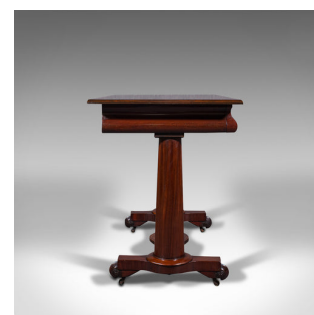

Antique Console Table, English, Side, Occasional, Writing Desk, Regency, C.1820

DESCRIPTION

Our Stock # 18.8043

This is an antique console table. An English, rosewood and mahogany side or occasional table, dating to the Regency period, circa 1820.

- Of superior, striking craftsmanship and finish
- Displays a desirable aged patina throughout
- Select stocks show excellent grain interest
- Beautiful russet hues dazzle from beneath a quality wax polish finish
- Wide, low profile top sits above a sinuous curved apron
- Of comfortable height for use as an occasional writing desk
- Arrangement of three draws to front with blind pulls - beading delineates the central drawer
- Oak stocks add wonderful durability to the drawer boxes
- Supported upon grand, tapering cylindrical columns
- Stretcher rail with bold spade shape unites both columns at their base
- Long trestle feet terminate with demi-lune cupped toes

Search [London Fine for #18.8043](#) , or scan the QR code for more photos and details

DIMENSIONS

Max Width: 98cm (38.5")
Max Depth: 54.5cm (21.5")
Max Height: 73cm (28.75")

LIST PRICE

£2,450.00