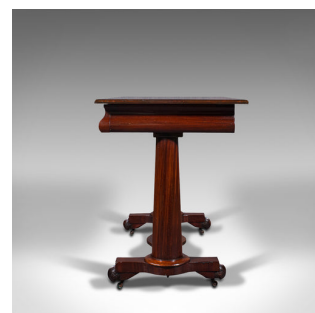

Antique Console Table, English, Side, Occasional, Writing Desk, Regency, C.1820

DESCRIPTION

Our Stock # 18.8043

This is an antique console table. An English, rosewood and mahogany side or occasional table, dating to the Regency period, circa 1820.

- Of superior, striking craftsmanship and finish
- Displays a desirable aged patina throughout
- Select stocks show excellent grain interest
- Beautiful russet hues dazzle from beneath a quality wax polish finish
- Wide, low profile top sits above a sinuous curved apron
- Of comfortable height for use as an occasional writing desk
- Arrangement of three draws to front with blind pulls - beading delineates the central drawer
- Oak stocks add wonderful durability to the drawer boxes
- Supported upon grand, tapering cylindrical columns
- Stretcher rail with bold spade shape unites both columns at their base
- Long trestle feet terminate with demi-lune cupped toes

Search [London Fine for #18.8043](#) , or scan the QR code for more photos and details

DIMENSIONS

Max Width: 98cm (38.5")
Max Depth: 54.5cm (21.5")
Max Height: 73cm (28.75")

LIST PRICE

£2,450.00