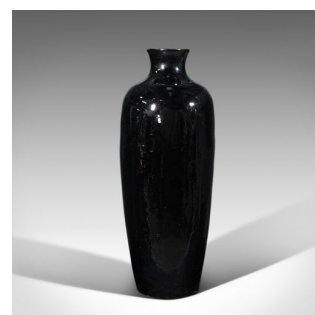

Tall Vintage Stem Vase, English, Ceramic, Planter, Flower Display Urn, Mid 20th

DESCRIPTION

Our Stock # 18.7981

This is a tall vintage stem vase. An English, ceramic planter or flower display urn, dating to the mid 20th century, circa 1960.

- Striking black finish with elegant form for taller stems
- Displays a desirable aged patina and in good order
- Ebony slip glaze provides lustrous depth and tactile finish
- Pleasingly heavy, with thick rim and body
- Drainage hole to base ideal for outdoor use

This is a delightful vintage stem vase, with tall profile and appealing finish. Delivered polished and ready to fill.

Search [London Fine for #18.7981](#), or scan the QR code for more photos and details

DIMENSIONS

Max Width: 22cm (8.75")

Max Depth: 22cm (8.75")

Max Height: 65.5cm (25.75")

Opening Diameter: 7cm (2.75")