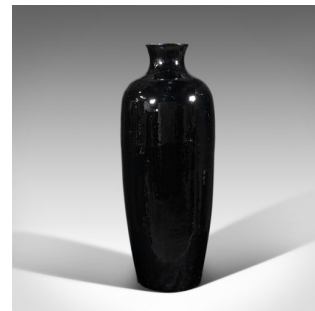

Tall Vintage Stem Vase, English, Ceramic, Planter, Flower Display Urn, Mid 20th

DESCRIPTION

Our Stock # 18.7981

This is a tall vintage stem vase. An English, ceramic planter or flower display urn, dating to the mid 20th century, circa 1960.

- Striking black finish with elegant form for taller stems
- Displays a desirable aged patina and in good order
- Ebony slip glaze provides lustrous depth and tactile finish
- Pleasingly heavy, with thick rim and body
- Drainage hole to base ideal for outdoor use

This is a delightful vintage stem vase, with tall profile and appealing finish. Delivered polished and ready to fill.

Search [London Fine for #18.7981](#), or scan the QR code for more photos and details

DIMENSIONS

Max Width: 22cm (8.75")

Max Depth: 22cm (8.75")

Max Height: 65.5cm (25.75")

Opening Diameter: 7cm (2.75")