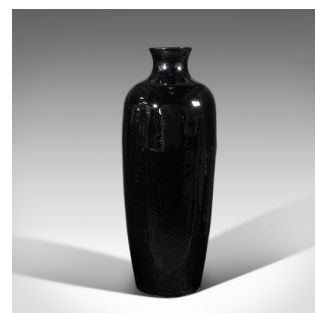

Tall Vintage Stem Vase, English, Ceramic, Planter, Flower Display Urn, Mid 20th

DESCRIPTION

Our Stock # 18.7981

This is a tall vintage stem vase. An English, ceramic planter or flower display urn, dating to the mid 20th century, circa 1960.

- Striking black finish with elegant form for taller stems
- Displays a desirable aged patina and in good order
- Ebony slip glaze provides lustrous depth and tactile finish
- Pleasingly heavy, with thick rim and body
- Drainage hole to base ideal for outdoor use

This is a delightful vintage stem vase, with tall profile and appealing finish. Delivered polished and ready to fill.

Search [London Fine for #18.7981](#), or scan the QR code for more photos and details

DIMENSIONS

Max Width: 22cm (8.75")

Max Depth: 22cm (8.75")

Max Height: 65.5cm (25.75")

Opening Diameter: 7cm (2.75")