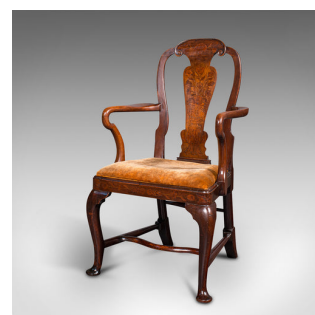

Antique Marquetry Elbow Chair, Dutch, Beech, Fruitwood, Carver, Georgian, C.1800

DESCRIPTION

Our Stock # 18.8040

This is an antique marquetry elbow chair. A Dutch, beech and fruitwood carver, dating to the Georgian period, circa 1800.

- Embodies the sinuous, inlaid splendour of late 18th century Dutch craftsmanship
- Displaying a desirable aged patina and in good order
- Fruitwood and Beech show fine grain interest
- Rich ember hues present in the stocks and the later upholstered cushion
- Arched top rail crowned with a scrolled back rest
- Typical of this period, the vase splat decorated with inlaid foliate detail
- Serpentine beech arms narrow at the rounded knuckle, with swept supports
- Drop-in seat with quality velour upholstery, issuing a flowerhead pattern
- Lower frame rail graced with a repeat of the inlaid marquetry for a highly decorative touch

- Broad knees cascade into pleasingly thick cabriole legs, terminating into pad feet
- Rear legs gently splayed, following the profile of the raked back rest

Search [London Fine for #18.8040](#) , or scan the QR code for more photos and details

DIMENSIONS

Max Width: 55.5cm (21.75")
Max Depth: 55.5cm (21.75")
Max Height: 101cm (39.75")
Seat Width: 44cm (17.25")
Seat Depth: 40.5cm (16")
Seat Height: 45.5cm (18")

LIST PRICE

£985.00