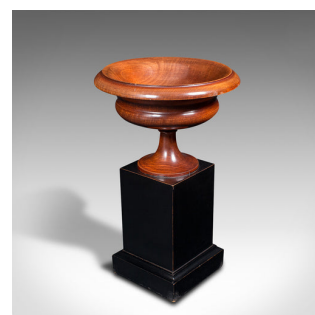

Vintage Turned Tazza, English, Apple, Decorative Treen, Bowl, Art Deco, C.1940

**DESCRIPTION**

Our Stock # 18.8006

This is a vintage turned tazza. An English, Apple wood decorative treen or bowl, dating to the late Art Deco period, circa 1940.

- Attractive example of decorative wood turning
- Displays a desirable aged patina throughout
- Select Apple wood presents fine grain interest
- Rich russet hues beam beneath a wax polish finish
- Mounted upon an ebonised display plinth with protective baize foot

This is an appealing vintage turned tazza, with great figuring and gently chamfered turning a testament to the craftsman's skill. Delivered waxed, polished and ready to display.

Search [London Fine for #18.8006](#), or scan the QR code for more photos and details

DIMENSIONS

Max Width: 15.5cm (6")

Max Depth: 15.5cm (6")

Max Height: 24.5cm (9.75")

Bowl Diameter: 11cm (4.25")