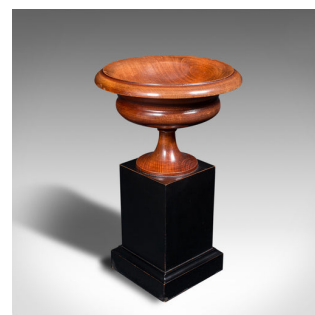

Vintage Turned Tazza, English, Apple, Decorative Treen, Bowl, Art Deco, C.1940

**DESCRIPTION**

Our Stock # 18.8006

This is a vintage turned tazza. An English, Apple wood decorative treen or bowl, dating to the late Art Deco period, circa 1940.

- Attractive example of decorative wood turning
- Displays a desirable aged patina throughout
- Select Apple wood presents fine grain interest
- Rich russet hues beam beneath a wax polish finish
- Mounted upon an ebonised display plinth with protective baize foot

This is an appealing vintage turned tazza, with great figuring and gently chamfered turning a testament to the craftsman's skill. Delivered waxed, polished and ready to display.

Search [London Fine for #18.8006](#), or scan the QR code for more photos and details

DIMENSIONS

Max Width: 15.5cm (6")

Max Depth: 15.5cm (6")

Max Height: 24.5cm (9.75")

Bowl Diameter: 11cm (4.25")