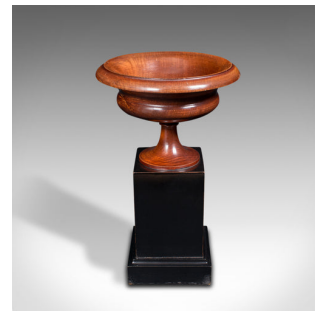

Vintage Turned Tazza, English, Apple, Decorative Treen, Bowl, Art Deco, C.1940

**DESCRIPTION**

Our Stock # 18.8006

This is a vintage turned tazza. An English, Apple wood decorative treen or bowl, dating to the late Art Deco period, circa 1940.

- Attractive example of decorative wood turning
- Displays a desirable aged patina throughout
- Select Apple wood presents fine grain interest
- Rich russet hues beam beneath a wax polish finish
- Mounted upon an ebonised display plinth with protective baize foot

This is an appealing vintage turned tazza, with great figuring and gently chamfered turning a testament to the craftsman's skill. Delivered waxed, polished and ready to display.

Search [London Fine for #18.8006](#), or scan the QR code for more photos and details

DIMENSIONS

Max Width: 15.5cm (6")

Max Depth: 15.5cm (6")

Max Height: 24.5cm (9.75")

Bowl Diameter: 11cm (4.25")