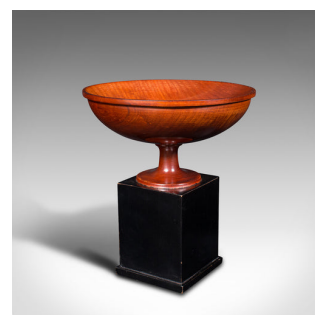

## Pair Of Vintage Turned Tazza, English, Cedar, Decorative Treen, Bowl, Art Deco

### DESCRIPTION

Our Stock # 18.8065

This is a pair of vintage turned tazza. An English, cedar decorative treen or bowl, dating to the late Art Deco period, circa 1940.

- Decorative wood turning from the hands of a master craftsman
- Displaying a desirable aged patina and in good order
- Delightful cedar stocks present fine grain interest
- Rich russet hues dazzle beneath a wax polish finish
- Raised upon an ebonised display stand, dressed with protective baize beneath

This is a quality pair of vintage turned tazzas, with wonderful cedar stocks and skilfully turned to graceful form. Delivered waxed, polished and ready to display.

Search [London Fine for #18.8065](#) , or scan the QR code for more photos and details

### DIMENSIONS

Max Width: 15cm (6")

Max Depth: 15cm (6")

Max Height: 17.5cm (7")