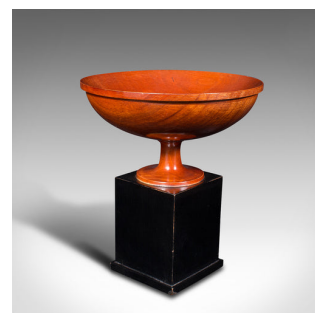

## Pair Of Vintage Turned Tazza, English, Cedar, Decorative Treen, Bowl, Art Deco

### DESCRIPTION

Our Stock # 18.8065

This is a pair of vintage turned tazza. An English, cedar decorative treen or bowl, dating to the late Art Deco period, circa 1940.

- Decorative wood turning from the hands of a master craftsman
- Displaying a desirable aged patina and in good order
- Delightful cedar stocks present fine grain interest
- Rich russet hues dazzle beneath a wax polish finish
- Raised upon an ebonised display stand, dressed with protective baize beneath

This is a quality pair of vintage turned tazzas, with wonderful cedar stocks and skilfully turned to graceful form. Delivered waxed, polished and ready to display.

Search [London Fine for #18.8065](#) , or scan the QR code for more photos and details

### DIMENSIONS

Max Width: 15cm (6")

Max Depth: 15cm (6")

Max Height: 17.5cm (7")