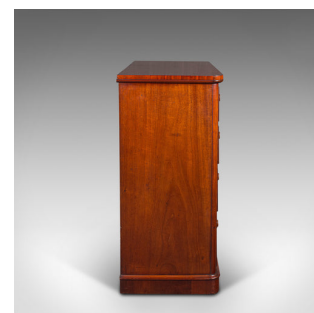

Antique Tallboy, English, Flame, Grand Chest of Drawers, Victorian, Circa 1860

DESCRIPTION

Our Stock # 18.7952

This is an antique tallboy. An English, flame mahogany grand chest of drawers, dating to the mid Victorian period, circa 1860.

- Of superb quality, a veritable treat for the master bedroom
- Displays a desirable aged patina and in very good order
- Striking flame stocks present fine grain interest and vibrant russet hues
- Graced with a quality wax polish finish throughout
- Chamfered front corners present an attractive profile
- Pleasingly stout top surface with 2.5cm (1") figured stock
- Arranged as a suite of two over three graduated drawers
- Each drawer dressed with circular pulls and prominent cockbeading
- Inset brass-lined locks present to drawer fronts – key absent

This is a magnificent antique tallboy, a striking piece with beautiful flame stocks and excellence of craftsmanship. Solid joints and construction, delivered waxed, polished and ready for the home.

Search [London Fine for #18.7952](#), or scan the QR code for more photos and details