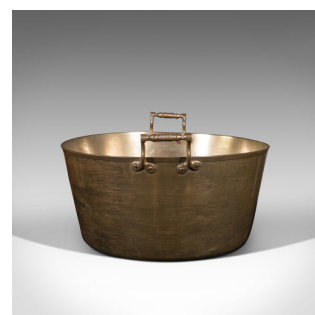

## Large Antique Country House Preserve Pan, English, Bronze, Jam, Pot, Georgian

### DESCRIPTION

Our Stock # 18.7977

This is a large antique country house preserve pan. An English, bronze jam or cooking pot, dating to the Georgian period, circa 1800.

- Of superior proportion for the larger batch
- Displays a desirable aged patina throughout
- Naturally weathered bronze to the exterior with muted golden hues
- More polished interior dazzles with bright highlights
- Dressed with a pair of handles, decorated with turned detail on serpentine mounts

This is a delightfully large antique preserve pan, offering country house proportion for those looking to cook up larger batches. Delivered polished and ready to enjoy.

Search [London Fine for #18.7977](#), or scan the QR code for more photos and details

### DIMENSIONS

Max Width: 48cm (19")

Max Depth: 44.5cm (17.5")

Max Height: 27cm (10.75")