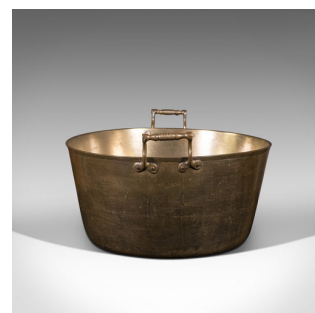

## Large Antique Country House Preserve Pan, English, Bronze, Jam, Pot, Georgian

### DESCRIPTION

Our Stock # 18.7977

This is a large antique country house preserve pan. An English, bronze jam or cooking pot, dating to the Georgian period, circa 1800.

- Of superior proportion for the larger batch
- Displays a desirable aged patina throughout
- Naturally weathered bronze to the exterior with muted golden hues
- More polished interior dazzles with bright highlights
- Dressed with a pair of handles, decorated with turned detail on serpentine mounts

This is a delightfully large antique preserve pan, offering country house proportion for those looking to cook up larger batches. Delivered polished and ready to enjoy.

Search [London Fine for #18.7977](#), or scan the QR code for more photos and details

### DIMENSIONS

Max Width: 48cm (19")

Max Depth: 44.5cm (17.5")

Max Height: 27cm (10.75")