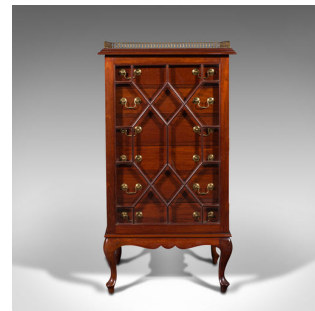

Antique Glazed Specimen Cabinet, English, Tallboy, Chest of Drawers, Victorian

DESCRIPTION

Our Stock # 18.8073

This is an antique glazed specimen cabinet. An English, mahogany tallboy chest of drawers, dating to the Victorian period, circa 1900.

- Fascinating and unusual glazed chest of drawers, ideal for collectors
- Displays a desirable aged patina throughout
- Quality stocks exude grain interest and rich russet hues
- Eighteen pane astragal glazed door encloses a later suite of six fitted drawers
- Attractive brass gallery rail adorns the tiered top surface with pleasing golden tones
- Inset lock with small escutcheon to the left, securing the door – key present
- Each drawer dressed with a pair of brass drop handles upon circular mounts
- Shaped aprons sit above a quartet of squat cabriole legs standing on pad feet

This is a strikingly presented antique glazed specimen cabinet. A superb example of Victorian and later craftsmanship, with the fitted drawers matching the quality of the delightful cabinet. Solid joints and construction, delivered waxed, polished and ready for the collector.

Search [London Fine for #18.8073](#), or scan the QR code for more photos and details

DIMENSIONS

Max Width: 58.5cm (23")
 Max Depth: 42.5cm (16.75")
 Max Height: 110cm (43.25")
 Drawer Width: 45.5cm (18")
 Drawer Depth: 32cm (12.5")
 Drawer Height: 9cm (3.5")