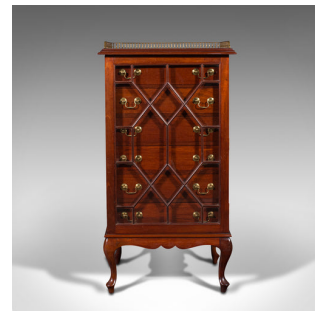

Antique Glazed Specimen Cabinet, English, Tallboy, Chest of Drawers, Victorian

DESCRIPTION

Our Stock # 18.8073

This is an antique glazed specimen cabinet. An English, mahogany tallboy chest of drawers, dating to the Victorian period, circa 1900.

- Fascinating and unusual glazed chest of drawers, ideal for collectors
- Displays a desirable aged patina throughout
- Quality stocks exude grain interest and rich russet hues
- Eighteen pane astragal glazed door encloses a later suite of six fitted drawers
- Attractive brass gallery rail adorns the tiered top surface with pleasing golden tones
- Inset lock with small escutcheon to the left, securing the door – key present
- Each drawer dressed with a pair of brass drop handles upon circular mounts
- Shaped aprons sit above a quartet of squat cabriole legs standing on pad feet

This is a strikingly presented antique glazed specimen cabinet. A superb example of Victorian and later craftsmanship, with the fitted drawers matching the quality of the delightful cabinet. Solid joints and construction, delivered waxed, polished and ready for the collector.

Search [London Fine for #18.8073](#), or scan the QR code for more photos and details

DIMENSIONS

Max Width: 58.5cm (23")
 Max Depth: 42.5cm (16.75")
 Max Height: 110cm (43.25")
 Drawer Width: 45.5cm (18")
 Drawer Depth: 32cm (12.5")
 Drawer Height: 9cm (3.5")