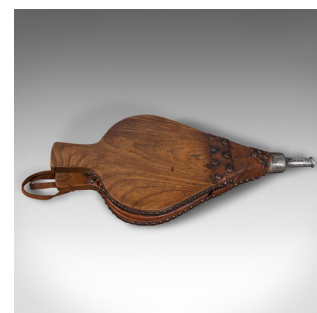

## Set of Antique Fireside Bellows, English, Elm, Leather, Fireplace, Victorian

### DESCRIPTION

Our Stock # 18.8075

This is a set of antique fireside bellows. An English, elm and leather fireplace tool, dating to the late Victorian period, circa 1900.

- Pleasingly crafted bellows with charming fireside appeal
- Displays a desirable aged patina throughout
- Elm stocks present fine grain interest and rich caramel hues
- Quality leather squeezebox in good working order
- Cast blow hole with relief maker's mark for Alcosa
- Leather loop to top ideal for hanging

This is a charming set of antique fireside bellows, with great colour and finish. Ideal for hanging alongside the fireplace. Delivered polished and ready to enjoy.

Search [London Fine for #18.8075](#), or scan the QR code for more photos and details

### DIMENSIONS

Max Width: 21cm (8.25")

Max Depth: 7.5cm (3")

Max Height: 47cm (18.5")