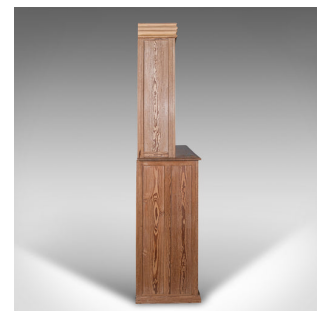

## Very Tall 8' Antique Cupboard, English, Pine, Larder Cabinet, Victorian, C.1850

### DESCRIPTION

Our Stock # 18.7766

This is a very tall antique glazed cupboard. An English, pine sideboard dresser or larder cabinet, dating to the early Victorian period, circa 1850.

- Of townhouse or country estate proportion at 8' 03" tall
- Displays a desirable aged patina throughout
- Select pine shows superb grain interest
- Light biscuit hues presented with a natural waxed finish
- Arranged in two sections, with glazed upper and dresser base
- Each door with quality original glass in good order
- Twist latches in brass aid access to the two shelf interior
- Base arranged as a pair of drawers over two cabinets
- Each drawer dressed with brass drop handles on bat wing backplates
- Further brass latches upon cabinet fascia with small inset lock to right door – key absent
- Single, full-width shelf within, ideal for dinner service or collectibles