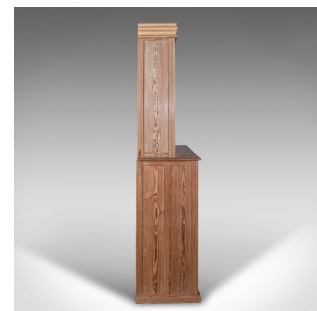

## Very Tall 8' Antique Cupboard, English, Pine, Larder Cabinet, Victorian, C.1850

### DESCRIPTION

Our Stock # 18.7766

This is a very tall antique glazed cupboard. An English, pine sideboard dresser or larder cabinet, dating to the early Victorian period, circa 1850.

- Of townhouse or country estate proportion at 8' 03" tall
- Displays a desirable aged patina throughout
- Select pine shows superb grain interest
- Light biscuit hues presented with a natural waxed finish
- Arranged in two sections, with glazed upper and dresser base
- Each door with quality original glass in good order
- Twist latches in brass aid access to the two shelf interior
- Base arranged as a pair of drawers over two cabinets
- Each drawer dressed with brass drop handles on bat wing backplates
- Further brass latches upon cabinet fascia with small inset lock to right door – key absent
- Single, full-width shelf within, ideal for dinner service or collectibles