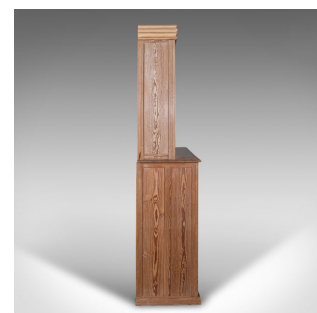

Very Tall 8' Antique Cupboard, English, Pine, Larder Cabinet, Victorian, C.1850

DESCRIPTION

Our Stock # 18.7766

This is a very tall antique glazed cupboard. An English, pine sideboard dresser or larder cabinet, dating to the early Victorian period, circa 1850.

- Of townhouse or country estate proportion at 8' 03" tall
- Displays a desirable aged patina throughout
- Select pine shows superb grain interest
- Light biscuit hues presented with a natural waxed finish
- Arranged in two sections, with glazed upper and dresser base
- Each door with quality original glass in good order
- Twist latches in brass aid access to the two shelf interior
- Base arranged as a pair of drawers over two cabinets
- Each drawer dressed with brass drop handles on bat wing backplates
- Further brass latches upon cabinet fascia with small inset lock to right door – key absent
- Single, full-width shelf within, ideal for dinner service or collectibles

Search [London Fine for #18.7766](#) , or scan the QR code for more photos and details

DIMENSIONS

Max Width: 159.5cm (62.75")

Max Depth: 55.5cm (21.75")

Max Height: 245cm (96.5")

Lower Cabinet Height: 126.5cm (49.75")