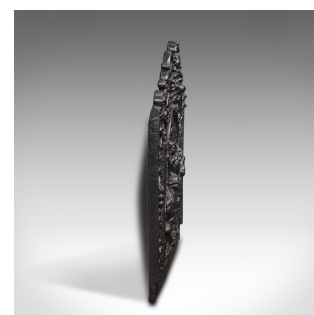

Antique Decorative Fire Back, English, Cast Iron, Fireplace Backrest, Victorian

DESCRIPTION

Our Stock # 18.8067

This is an antique decorative fire back. An English, cast iron fireplace backrest, dating to the late Victorian period, circa 1900.

- Pleasingly cast with a mounted rider and old English motif
- Displays a desirable aged patina throughout
- Cast iron presented with a quality, consistent graphite finish
- Central panel presents a horse rider with flag aloft
- Lion's head masque, dragon figures and decorative grapes add further detail

This is an attractive antique decorative fire back, with an appealing old English theme. Delivered polished and ready for the fireplace.

Search [London Fine for #18.8067](#) , or scan the QR code for more photos and details