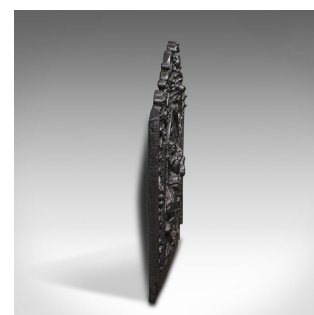

Antique Decorative Fire Back, English, Cast Iron, Fireplace Backrest, Victorian

DESCRIPTION

Our Stock # 18.8067

This is an antique decorative fire back. An English, cast iron fireplace backrest, dating to the late Victorian period, circa 1900.

- Pleasingly cast with a mounted rider and old English motif
- Displays a desirable aged patina throughout
- Cast iron presented with a quality, consistent graphite finish
- Central panel presents a horse rider with flag aloft
- Lion's head masque, dragon figures and decorative grapes add further detail

This is an attractive antique decorative fire back, with an appealing old English theme. Delivered polished and ready for the fireplace.

Search [London Fine for #18.8067](#), or scan the QR code for more photos and details