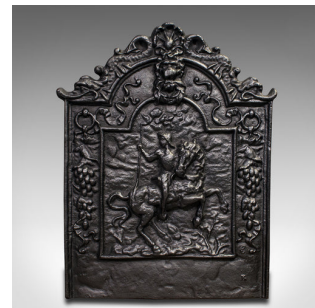

Antique Decorative Fire Backrest, English, Cast Iron, Fireplace Back, Victorian

DESCRIPTION

Our Stock # 18.8068

This is an antique decorative fire backrest. An English, cast iron fireplace back, dating to the Victorian period, circa 1900.

- Charming cast, depicting a mounted rider and old English icons
- Displays a desirable aged patina and in good order
- Cast iron presents a good, consistent graphite finish
- Central decorative panel with mounted flag-bearer
- Adorned with a lion's head masque, dragon figures and decorative grapes
- Indistinct engraving to reverse, along with K15 foundry mark

This is a fascinating antique decorative fire backrest, with lasting old English appeal. Delivered polished and ready for the fireplace.

Search [London Fine for #18.8068](#) , or scan the QR code for more photos and details