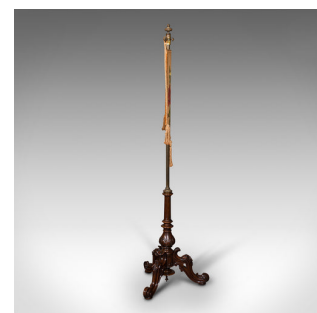

## Antique Pendant Pole Screen, English Walnut, Fireside, Decorative Stand, Regency

### DESCRIPTION

Our Stock # 18.7991

This is an antique pendant pole screen. An English, walnut and velour fireside decorative stand, dating to the Regency period, circa 1830.

- Superb, attractive example of fireside display furniture
- Presents a desirable aged patina throughout
- Select walnut shows fine grain interest and deep russet hues
- Quality, amber coloured velour panel in very good original order
- Brass final with egg and dart decoration sits atop the riser
- Pendant suspended upon a wide brass rail with supplementary hanging loops
- Delicately hand-painted, the screen hosts a garland of colourful flowers
- Accentuated with a trio of golden hanging tassels beneath the panel
  - Decorated bulb at the terminus of the riser adjoins the enthusiastically carved tri-form base
  - Beneath a fluted upstand, a carved acanthus bulb adds further visual detail
  - A trio of elaborate carved legs with leaf decorated knees

### DIMENSIONS

Max Width: 48cm (19")  
 Max Depth: 42.5cm (16.75")  
 Max Height: 147.5cm (58")  
 Adjustable Range: 34cm (13.5")