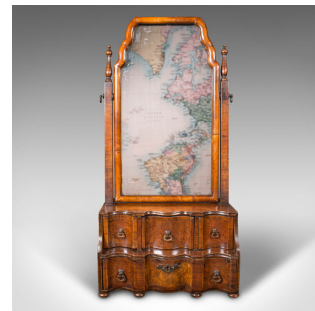

Antique Bureau Mirror, English, Walnut, Queen Anne Taste, Victorian, Circa 1880

DESCRIPTION

Our Stock # 18.7920

This is an antique bureau mirror. An English, walnut and glass mirror in Queen Anne taste, dating to the Victorian period, circa 1880.

- Delightfully presented with fascinating overtones
- Displays a desirable aged patina throughout
- Select walnut shows fine grain interest and rich caramel hues
- Original mirror plate is desirably, lightly foxed in appearance
- Slender rolled frame encases the clear, bright mirror
- Pair of tall supports hold the rotating axis, adorned with turned finials
- Suite of drawers arranged as three over one wide
- Each dressed with small brass drop handles
- Batwing lock escutcheon to lower drawer – untested, key absent
- Standing upon six squat bun feet, with four to front

Search [London Fine for #18.7920](#) , or scan the QR code for more photos and details

DIMENSIONS

Max Width: 33cm (13")
 Max Depth: 18.5cm (7.25")
 Max Height: 67.5cm (26.5")
 Mirror Plate Width: 23.5cm (9.25")
 Mirror Plate Height: 44.5cm (17.5")