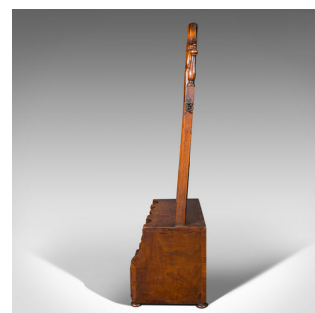

Antique Bureau Mirror, English, Walnut, Queen Anne Taste, Victorian, Circa 1880

DESCRIPTION

Our Stock # 18.7920

This is an antique bureau mirror. An English, walnut and glass mirror in Queen Anne taste, dating to the Victorian period, circa 1880.

- Delightfully presented with fascinating overtones
- Displays a desirable aged patina throughout
- Select walnut shows fine grain interest and rich caramel hues
- Original mirror plate is desirably, lightly foxed in appearance
- Slender rolled frame encases the clear, bright mirror
- Pair of tall supports hold the rotating axis, adorned with turned finials
- Suite of drawers arranged as three over one wide
- Each dressed with small brass drop handles
- Batwing lock escutcheon to lower drawer – untested, key absent
- Standing upon six squat bun feet, with four to front

Search [London Fine for #18.7920](#) , or scan the QR code for more photos and details

DIMENSIONS

Max Width: 33cm (13")
 Max Depth: 18.5cm (7.25")
 Max Height: 67.5cm (26.5")
 Mirror Plate Width: 23.5cm (9.25")
 Mirror Plate Height: 44.5cm (17.5")