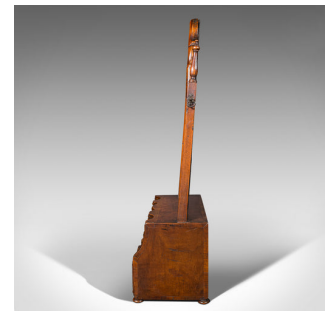

Antique Bureau Mirror, English, Walnut, Queen Anne Taste, Victorian, Circa 1880

DESCRIPTION

Our Stock # 18.7920

This is an antique bureau mirror. An English, walnut and glass mirror in Queen Anne taste, dating to the Victorian period, circa 1880.

- Delightfully presented with fascinating overtones
- Displays a desirable aged patina throughout
- Select walnut shows fine grain interest and rich caramel hues
- Original mirror plate is desirably, lightly foxed in appearance
- Slender rolled frame encases the clear, bright mirror
- Pair of tall supports hold the rotating axis, adorned with turned finials
- Suite of drawers arranged as three over one wide
- Each dressed with small brass drop handles
- Batwing lock escutcheon to lower drawer – untested, key absent
- Standing upon six squat bun feet, with four to front

Search [London Fine for #18.7920](#), or scan the QR code for more photos and details

DIMENSIONS

Max Width: 33cm (13")

Max Depth: 18.5cm (7.25")

Max Height: 67.5cm (26.5")

Mirror Plate Width: 23.5cm (9.25")

Mirror Plate Height: 44.5cm (17.5")

LIST PRICE

£1,195.00