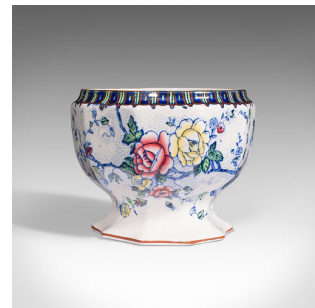

Antique Decorative Grape Bowl, English, Ceramic, Fruit Dish, Early 20th, C.1920

DESCRIPTION

Our Stock # 18.8097

This is an antique decorative grape bowl. An English, ceramic fruit dish, dating to the early 20th century, circa 1920.

- Pleasingly decorative bowl, ideal as a centrepiece
- Displays a desirable aged patina and in good order
- White ceramic with decagonal form, narrows to tapered foot
- Decorated with cheerful foliate scenes and pastel hues
- The rim accentuated with a blue over red repeating pattern
- Maker's mark to base for Deans of Burslem, Stoke on Trent

This is an attractive antique grape bowl, with an appealing decorative finish. Delivered polished and ready for the home.

Search [London Fine for #18.8097](#) , or scan the QR code for more photos and details