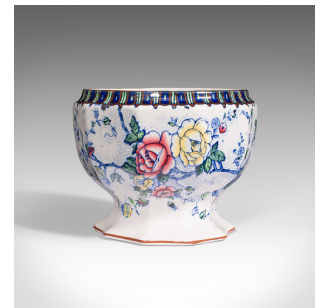

Antique Decorative Grape Bowl, English, Ceramic, Fruit Dish, Early 20th, C.1920

**DESCRIPTION**

Our Stock # 18.8097

This is an antique decorative grape bowl. An English, ceramic fruit dish, dating to the early 20th century, circa 1920.

- Pleasingly decorative bowl, ideal as a centrepiece
- Displays a desirable aged patina and in good order
- White ceramic with decagonal form, narrows to tapered foot
- Decorated with cheerful foliate scenes and pastel hues
- The rim accentuated with a blue over red repeating pattern
- Maker's mark to base for Deans of Burslem, Stoke on Trent

This is an attractive antique grape bowl, with an appealing decorative finish. Delivered polished and ready for the home.

Search [London Fine for #18.8097](#) , or scan the QR code for more photos and details

**DIMENSIONS**

Max Width: 16.5cm (6.5")

Max Depth: 16.5cm (6.5")

Max Height: 13cm (5")

**LIST PRICE**

£495.00