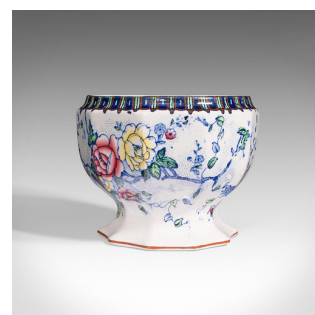

Antique Decorative Grape Bowl, English, Ceramic, Fruit Dish, Early 20th, C.1920

DESCRIPTION

Our Stock # 18.8097

This is an antique decorative grape bowl. An English, ceramic fruit dish, dating to the early 20th century, circa 1920.

- Pleasingly decorative bowl, ideal as a centrepiece
- Displays a desirable aged patina and in good order
- White ceramic with decagonal form, narrows to tapered foot
- Decorated with cheerful foliate scenes and pastel hues
- The rim accentuated with a blue over red repeating pattern
- Maker's mark to base for Deans of Burslem, Stoke on Trent

This is an attractive antique grape bowl, with an appealing decorative finish. Delivered polished and ready for the home.

Search [London Fine for #18.8097](#) , or scan the QR code for more photos and details