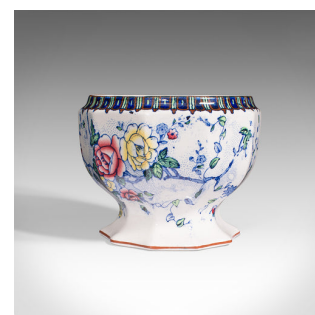

Antique Decorative Grape Bowl, English, Ceramic, Fruit Dish, Early 20th, C.1920

**DESCRIPTION**

Our Stock # 18.8097

This is an antique decorative grape bowl. An English, ceramic fruit dish, dating to the early 20th century, circa 1920.

- Pleasingly decorative bowl, ideal as a centrepiece
- Displays a desirable aged patina and in good order
- White ceramic with decagonal form, narrows to tapered foot
- Decorated with cheerful foliate scenes and pastel hues
- The rim accentuated with a blue over red repeating pattern
- Maker's mark to base for Deans of Burslem, Stoke on Trent

This is an attractive antique grape bowl, with an appealing decorative finish. Delivered polished and ready for the home.

Search [London Fine for #18.8097](#) , or scan the QR code for more photos and details

**DIMENSIONS**

Max Width: 16.5cm (6.5")

Max Depth: 16.5cm (6.5")

Max Height: 13cm (5")

**LIST PRICE**

£495.00