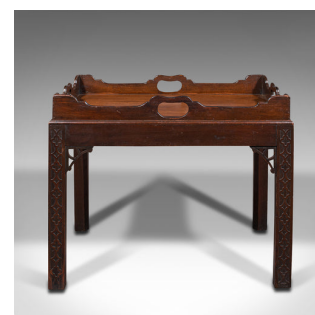

Antique Serving Tray Table, English, Drink Stand, Chinese Chippendale, Edwardian

**DESCRIPTION**

Our Stock # 18.8001

This is an antique serving tray table. An English, mahogany afternoon tea or drink's stand in the Chinese Chippendale manner, dating to the Edwardian period, circa 1910.

- Attractive tray table with a Chippendale influence
- Displays a desirable aged patina and in good order
- Select stocks show fine grain interest throughout
- Deep russet hues beam beneath a wax polish finish
- Removable tray top ideal serving afternoon tea or spirits
- Carved tray edge with a quartet of butler's grasps for ease of serving
- Prominent corner fan brackets with pierced fretwork
- Raised upon decorated stile legs with canted inner profiles to toe

This is a quality antique tray table, with an appealing finish in the manner of Chippendale furniture. Solid joints and construction, delivered waxed, polished and ready for the home.

Search [London Fine for #18.8001](#) , or scan the QR code for more photos and details

**DIMENSIONS**

- Max Width: 69.5cm (27.25")
- Max Depth: 48.5cm (19")
- Max Height: 55.5cm (21.75")
- Tray Interior Width: 66cm (26")
- Tray Interior Depth: 44cm (17.25")
- Tray Interior Height: 6.5cm (2.5")