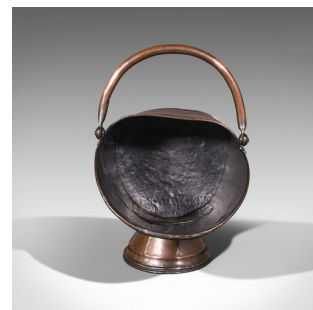

## Antique Helmet Scuttle, English, Copper, Fireside Coal Bucket, Victorian, C.1850

### DESCRIPTION

Our Stock # 18.7962

This is an antique helmet scuttle. An English, copper fireside coal or log bucket, dating to the early Victorian period, circa 1850.

- Hand-beaten, eye-catching and delightfully patinated scuttle
- Displays a desirable aged patina throughout
- Copper presents amber hues and benefits from not being over-polished
- Rolled handle clamped with shaped and bonded keepers
- Attractive rear handle over dashing backplate, engraved with 16
- Raised upon a tapering cylindrical foot

This is an attractive antique helmet scuttle, with great colour and patina. Suitable for all fuel types. Delivered lightly polished and ready for the fireside.

Search [London Fine for #18.7962](#), or scan the QR code for more photos and details

### DIMENSIONS

Max Width: 32cm (12.5")

Max Depth: 43.5cm (17.25")

Max Height: 30cm (11.75")