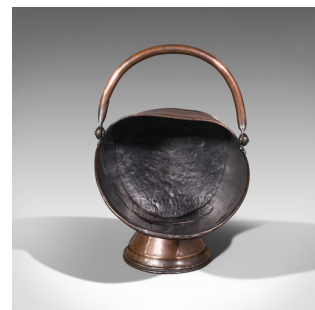

## Antique Helmet Scuttle, English, Copper, Fireside Coal Bucket, Victorian, C.1850

### DESCRIPTION

Our Stock # 18.7962

This is an antique helmet scuttle. An English, copper fireside coal or log bucket, dating to the early Victorian period, circa 1850.

- Hand-beaten, eye-catching and delightfully patinated scuttle
- Displays a desirable aged patina throughout
- Copper presents amber hues and benefits from not being over-polished
- Rolled handle clamped with shaped and bonded keepers
- Attractive rear handle over dashing backplate, engraved with 16
- Raised upon a tapering cylindrical foot

This is an attractive antique helmet scuttle, with great colour and patina. Suitable for all fuel types. Delivered lightly polished and ready for the fireside.

Search [London Fine for #18.7962](#) , or scan the QR code for more photos and details

### DIMENSIONS

Max Width: 32cm (12.5")

Max Depth: 43.5cm (17.25")

Max Height: 30cm (11.75")