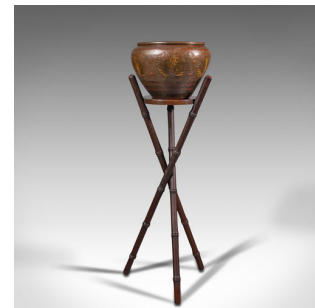

Antique Jardiniere Stand, Colonial Indian, Decorative Brass Planter, Victorian

DESCRIPTION

Our Stock # 18.8124

This is an antique hand etched jardiniere stand. A Colonial Indian, decorative brass planter, dating to the Victorian period, circa 1900.

- Distinctive and graced with eye-catching detail
- Displays a desirable aged patina throughout
- Hand-etched and painted brass planter bowl enthusiastically finished
- Bold peacock motif with captivating golden tail feathers
- Foliate and leaf detail accentuates the ground and borders
- Standing upon a mahogany tri-form stand with faux bamboo finish

This is a striking antique jardiniere stand, with alluring detail, pleasingly reactive to light. Solid joints and construction, delivered waxed, polished and ready for the hall or lounge.

Search [London Fine for #18.8124](#) , or scan the QR code for more photos and details

DIMENSIONS

- Max Width: 36cm (14.25")
- Max Depth: 32.5cm (12.75")
- Max Height: 97cm (38.25")
- Bowl Width: 30cm (11.75")
- Bowl Depth: 30cm (11.75")
- Bowl Height: 21cm (8.25")