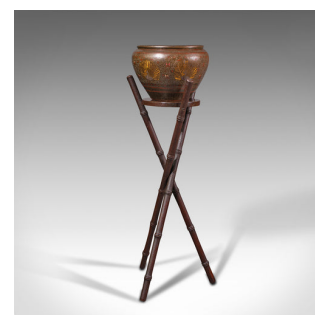

Antique Jardiniere Stand, Colonial Indian, Decorative Brass Planter, Victorian

DESCRIPTION

Our Stock # 18.8124

This is an antique hand etched jardiniere stand. A Colonial Indian, decorative brass planter, dating to the Victorian period, circa 1900.

- Distinctive and graced with eye-catching detail
- Displays a desirable aged patina throughout
- Hand-etched and painted brass planter bowl enthusiastically finished
- Bold peacock motif with captivating golden tail feathers
- Foliate and leaf detail accentuates the ground and borders
- Standing upon a mahogany tri-form stand with faux bamboo finish

This is a striking antique jardiniere stand, with alluring detail, pleasingly reactive to light. Solid joints and construction, delivered waxed, polished and ready for the hall or lounge.

Search [London Fine for #18.8124](#) , or scan the QR code for more photos and details

DIMENSIONS

- Max Width: 36cm (14.25")
- Max Depth: 32.5cm (12.75")
- Max Height: 97cm (38.25")
- Bowl Width: 30cm (11.75")
- Bowl Depth: 30cm (11.75")
- Bowl Height: 21cm (8.25")