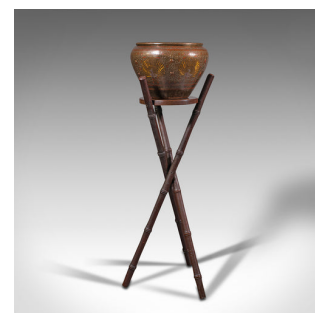

Antique Jardiniere Stand, Colonial Indian, Decorative Brass Planter, Victorian

DESCRIPTION

Our Stock # 18.8124

This is an antique hand etched jardiniere stand. A Colonial Indian, decorative brass planter, dating to the Victorian period, circa 1900.

- Distinctive and graced with eye-catching detail
- Displays a desirable aged patina throughout
- Hand-etched and painted brass planter bowl enthusiastically finished
- Bold peacock motif with captivating golden tail feathers
- Foliate and leaf detail accentuates the ground and borders
- Standing upon a mahogany tri-form stand with faux bamboo finish

This is a striking antique jardiniere stand, with alluring detail, pleasingly reactive to light. Solid joints and construction, delivered waxed, polished and ready for the hall or lounge.

Search [London Fine for #18.8124](#) , or scan the QR code for more photos and details

DIMENSIONS

- Max Width: 36cm (14.25")
- Max Depth: 32.5cm (12.75")
- Max Height: 97cm (38.25")
- Bowl Width: 30cm (11.75")
- Bowl Depth: 30cm (11.75")
- Bowl Height: 21cm (8.25")