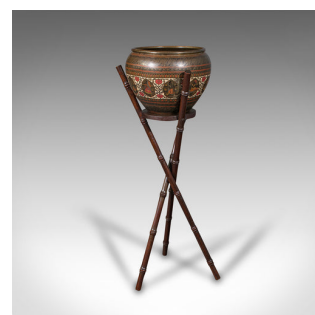

## Antique Hand Etched Planter Stand, Colonial Indian, Brass Jardiniere, Victorian

### DESCRIPTION

Our Stock # 18.8131

This is an antique hand etched planter stand. A Colonial Indian, decorative brass jardiniere, dating to the Victorian period, circa 1900.

- Adorned with copious detail and charm
- Displays a desirable aged patina and in good order
- Hand-etched and painted brass planter bowl with enthusiastic pattern finish
- Shield shape panels with etched figures sit within a decorative foliate band
- Leaf and petal detail accentuates the ground and borders
- Standing upon a mahogany tri-form stand with faux bamboo finish

This is a striking antique planter stand, with fascinating detail and pleasingly patinated. Solid joints and construction, delivered waxed, polished and ready for the hall or lounge.

Search [London Fine for #18.8131](#) , or scan the QR code for more photos and details

### DIMENSIONS

Max Width: 38cm (15")  
 Max Depth: 32cm (12.5")  
 Max Height: 101cm (39.75")  
 Bowl Width: 34.5cm (13.5")  
 Bowl Depth: 34.5cm (13.5")  
 Bowl Height: 25.5cm (10")