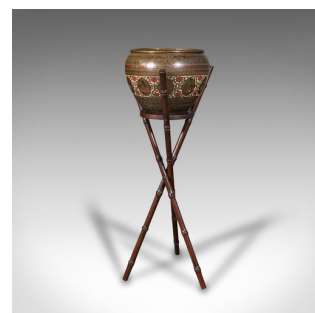

## Antique Hand Etched Planter Stand, Colonial Indian, Brass Jardiniere, Victorian

### DESCRIPTION

Our Stock # 18.8131

This is an antique hand etched planter stand. A Colonial Indian, decorative brass jardiniere, dating to the Victorian period, circa 1900.

- Adorned with copious detail and charm
- Displays a desirable aged patina and in good order
- Hand-etched and painted brass planter bowl with enthusiastic pattern finish
- Shield shape panels with etched figures sit within a decorative foliate band
- Leaf and petal detail accentuates the ground and borders
- Standing upon a mahogany tri-form stand with faux bamboo finish

This is a striking antique planter stand, with fascinating detail and pleasingly patinated. Solid joints and construction, delivered waxed, polished and ready for the hall or lounge.

Search [London Fine for #18.8131](#) , or scan the QR code for more photos and details

### DIMENSIONS

Max Width: 38cm (15")  
 Max Depth: 32cm (12.5")  
 Max Height: 101cm (39.75")  
 Bowl Width: 34.5cm (13.5")  
 Bowl Depth: 34.5cm (13.5")  
 Bowl Height: 25.5cm (10")