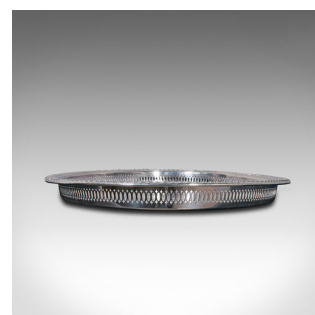

Vintage Oval Serving Tray, English Silver Plate, Afternoon Tea, Decorative, 1950

DESCRIPTION

Our Stock # 18.8132

This is a vintage oval serving tray. An English, silver plated afternoon tea platter, dating to the mid 20th century, circa 1950.

- Profusely detailed and ornate in appearance
- Displays a desirable aged patina throughout
- Bright silver plate radiates fine reflective tonality with very light tarnish
- Decorated with striking, chased foliate patterns to centre
- Gadrooned rim edge provides a tactile finish
- Pierced fretwork continues around the tray perimeter

This is an eye-catching vintage oval serving tray with wonderfully ornate detail and pleasingly bright appearance. Delivered polished and ready to serve.

Search [London Fine for #18.8132](#) , or scan the QR code for more photos and details

DIMENSIONS

Max Width: 55cm (21.75")
 Max Depth: 41cm (16.25")
 Max Height: 4cm (1.5")
 Internal Width: 50.5cm (20")
 Internal Depth: 36.5cm (14.25")
 Internal Height: 3.5cm (1.5")

LIST PRICE

£295.00