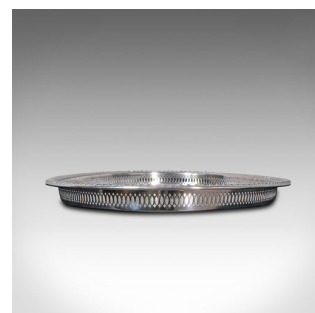

Vintage Oval Serving Tray, English Silver Plate, Afternoon Tea, Decorative, 1950

DESCRIPTION

Our Stock # 18.8132

This is a vintage oval serving tray. An English, silver plated afternoon tea platter, dating to the mid 20th century, circa 1950.

- Profusely detailed and ornate in appearance
- Displays a desirable aged patina throughout
- Bright silver plate radiates fine reflective tonality with very light tarnish
- Decorated with striking, chased foliate patterns to centre
- Gadrooned rim edge provides a tactile finish
- Pierced fretwork continues around the tray perimeter

This is an eye-catching vintage oval serving tray with wonderfully ornate detail and pleasingly bright appearance. Delivered polished and ready to serve.

Search [London Fine for #18.8132](#) , or scan the QR code for more photos and details

DIMENSIONS

Max Width: 55cm (21.75")
 Max Depth: 41cm (16.25")
 Max Height: 4cm (1.5")
 Internal Width: 50.5cm (20")
 Internal Depth: 36.5cm (14.25")
 Internal Height: 3.5cm (1.5")

LIST PRICE

£295.00