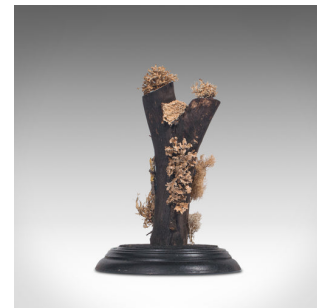

Vintage Taxidermy Display Dome, Glass, Specimen, Moss, Lichen, Late 20th Century

DESCRIPTION

Our Stock # 18.7985

This is a vintage taxidermy display dome. A German, glass specimen of Moss and Lichen, dating to the late 20th century, circa 1970.

- Wonderful example of natural interest
- Displaying a desirable aged patina and in good order
- Moss and Lichen presented upon a tree branch
- Glass dome in very good order, with clear, bright appearance
- Presentation base marked to underside 'Made in Germany'

This is a charming vintage taxidermy display dome, with an appealing, natural presentation. Delivered polished and ready to showcase.

Search [London Fine for #18.7985](#), or scan the QR code for more photos and details

DIMENSIONS

Max Width: 15.5cm (6")

Max Depth: 15.5cm (6")

Max Height: 24cm (9.5")