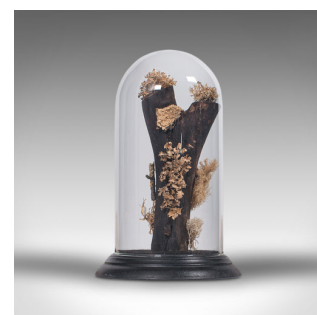

Vintage Taxidermy Display Dome, Glass, Specimen, Moss, Lichen, Late 20th Century

DESCRIPTION

Our Stock # 18.7985

This is a vintage taxidermy display dome. A German, glass specimen of Moss and Lichen, dating to the late 20th century, circa 1970.

- Wonderful example of natural interest
- Displaying a desirable aged patina and in good order
- Moss and Lichen presented upon a tree branch
- Glass dome in very good order, with clear, bright appearance
- Presentation base marked to underside 'Made in Germany'

This is a charming vintage taxidermy display dome, with an appealing, natural presentation. Delivered polished and ready to showcase.

Search [London Fine for #18.7985](#), or scan the QR code for more photos and details

DIMENSIONS

Max Width: 15.5cm (6")

Max Depth: 15.5cm (6")

Max Height: 24cm (9.5")