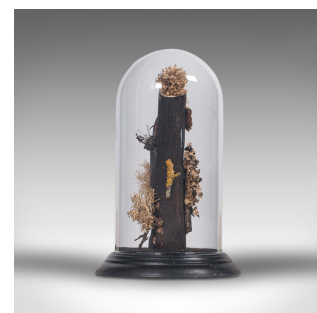

Vintage Taxidermy Display Dome, Glass, Specimen, Moss, Lichen, Late 20th Century

DESCRIPTION

Our Stock # 18.7985

This is a vintage taxidermy display dome. A German, glass specimen of Moss and Lichen, dating to the late 20th century, circa 1970.

- Wonderful example of natural interest
- Displaying a desirable aged patina and in good order
- Moss and Lichen presented upon a tree branch
- Glass dome in very good order, with clear, bright appearance
- Presentation base marked to underside 'Made in Germany'

This is a charming vintage taxidermy display dome, with an appealing, natural presentation. Delivered polished and ready to showcase.

Search [London Fine for #18.7985](#), or scan the QR code for more photos and details

DIMENSIONS

Max Width: 15.5cm (6")

Max Depth: 15.5cm (6")

Max Height: 24cm (9.5")