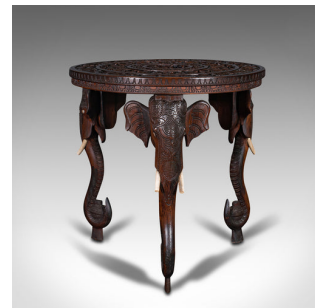

Antique Carved Circular Table, Indian, Teak, Colonial, Campaign, Victorian, 1900

DESCRIPTION

Our Stock # 18.8115

This is an antique carved circular table. An Indian, teak colonial campaign table with elephant masques, dating to the late Victorian period, circa 1900.

- Enthusiastically carved table with charming legs
- Displays a desirable aged patina throughout
- Solid teak presents deep russet hues
- Each of the three legs skilfully crafted into a striking elephant masque
- Profusely decorated top with central medallion encircled by leaf and foliate patterns
- Medallion shows a figure with amphora tending to plants
 - Elephants wearing ornate head-dress, with contrasting bone tusks - curiously blunted
- Standing upon bun feet beneath scrolled legs taking the form of a trunk

This is a fascinating antique carved circular table, with elaborate carved detail and superb elephant heads to each leg. Solid joints and construction, delivered waxed, polished and ready for the home.

Search [London Fine for #18.8115](#), or scan the QR code for more photos and details

DIMENSIONS

Max Width: 53cm (20.75")

Max Depth: 53cm (20.75")

Max Height: 54.5cm (21.5")