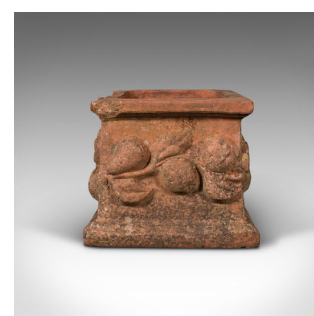

Pair Of Antique Garden Planters, Terracotta, Outdoor Jardiniere, Victorian, 1900

DESCRIPTION

Our Stock # 18.7944

This is a pair of antique garden planters. An English, terracotta outdoor jardiniere, dating to the late Victorian period, circa 1900.

- Aged and weathered outdoor planters with neoclassical taste
- Displaying a desirable aged patina, some frost damage commensurate with age
- Terracotta bodies lightly mottled with minimal sun fading
- Decorated with lemon tree motif to each fascia
- Ready to be planted with drain holes to each base

This is a charming pair of antique garden planters, with a lightly weathered and aged appearance. Delivered polished and ready to display.

Search [London Fine for #18.7944](#) , or scan the QR code for more photos and details

DIMENSIONS

- Planter 1 Width: 33.5cm (13.25")
- Planter 1 Depth: 20cm (7.75")
- Planter 1 Height: 18.5cm (7.25")
- Interior Width: 28.5cm (11.25")
- Interior Depth: 14.5cm (5.75")
- Interior Height: 17cm (6.75")
- Planter 2 Width: 33cm (13")
- Planter 2 Depth: 20.5cm (8")
- Planter 2 Height: 18.5cm (7.25")
- Interior Width: 29.5cm (11.5")
- Interior Depth: 14.5cm (5.75")
- Interior Height: 16.5cm (6.5")