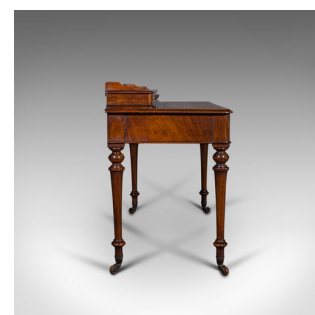

Antique Writing Desk, English, Burr Walnut, Correspondence Table, Victorian

DESCRIPTION

Our Stock # 18.8079

This is an antique writing desk. An English, burr walnut correspondence table, dating to the mid Victorian period, circa 1860.

- The essence of mid Victorian elegance with strikingly figured appearance
- Displays a desirable aged patina and in good order
- Superb burr walnut stocks show superior grain interest
- Beams with rich caramel hues throughout beneath the wax polish finish
- Arranged with a suite of document drawers above and below the writing surface
- Low back rest sits above the super structure with three inset drawers dressed with pairs of small pulls
- Dashing writing surface accentuated with an ebonised inset border
- Gently rolled edge sits at a comfortable height of 72.5cm (28.5")
- Wide drawers set within the deep front apron, dressed with brass drop handles over circular backplates
 - Quality mahogany lined drawer boxes with period retailer's label within the right-hand drawer
 - Raised upon tapering legs with carved cups to knee and turned collars below

DIMENSIONS

- Max Width: 121.5cm (47.75")
- Max Depth: 54cm (21.25")
- Max Height: 84.5cm (33.25")
- Writing Surface Width: 118cm (46.5")
- Writing Surface Depth: 31.5cm (12.5")
- Writing Surface Height: 72.5cm (28.5")