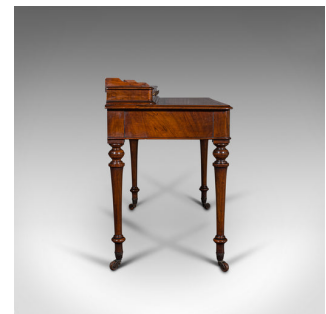

## Antique Writing Desk, English, Burr Walnut, Correspondence Table, Victorian

### DESCRIPTION

Our Stock # 18.8079

This is an antique writing desk. An English, burr walnut correspondence table, dating to the mid Victorian period, circa 1860.

- The essence of mid Victorian elegance with strikingly figured appearance
- Displays a desirable aged patina and in good order
- Superb burr walnut stocks show superior grain interest
- Beams with rich caramel hues throughout beneath the wax polish finish
- Arranged with a suite of document drawers above and below the writing surface
- Low back rest sits above the super structure with three inset drawers dressed with pairs of small pulls
- Dashing writing surface accentuated with an ebonised inset border
- Gently rolled edge sits at a comfortable height of 72.5cm (28.5")
- Wide drawers set within the deep front apron, dressed with brass drop handles over circular backplates
  - Quality mahogany lined drawer boxes with period retailer's label within the right-hand drawer
  - Raised upon tapering legs with carved cups to knee and turned collars below

### DIMENSIONS

- Max Width: 121.5cm (47.75")
- Max Depth: 54cm (21.25")
- Max Height: 84.5cm (33.25")
- Writing Surface Width: 118cm (46.5")
- Writing Surface Depth: 31.5cm (12.5")
- Writing Surface Height: 72.5cm (28.5")