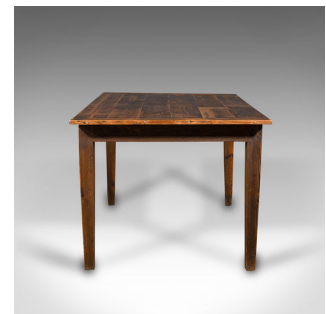

Antique Farmhouse Kitchen Table, English Pine, Country Dining, Victorian, C.1900

**DESCRIPTION**

Our Stock # 18.8154

This is an antique farmhouse kitchen table. An English, pine country dining table, dating to the late Victorian period, circa 1900 and later.

- Compact of proportion, suitable for seating four comfortably
- Displays a desirable aged patina throughout
- Select pine with natural top, over pitch pine stocks
- Seven plank top with cleated ends shows fine grain interest and weathered finish
- The whole raised upon a quartet of gently tapered legs beneath a square apron

This is an appealing antique farmhouse kitchen table, with a distinguished weathered appearance and usefully compact proportion for intimate family dining. Solid joints and construction, delivered waxed, polished and ready for the home.

Search [London Fine for #18.8154](#) , or scan the QR code for more photos and details

**DIMENSIONS**

Max Width: 137.5cm (54.25")  
 Max Depth: 94cm (37")  
 Max Height: 78.5cm (31")  
 Kneehole Height: 67cm (26.5")