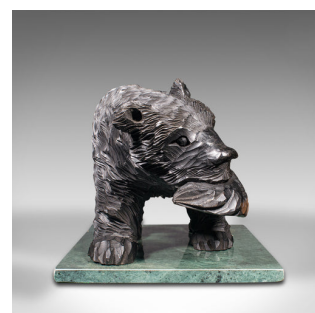

Antique Decorative Bear Figure, German Carved Fruitwood, Black Forest, Victorian

**DESCRIPTION**

Our Stock # 18.8146  
This is an antique decorative bear figure. A German, carved fruitwood natural study in the Black Forest taste, dating to the late Victorian period, circa 1900.

- Enthusiastically carved and fascinating study of the large riverside predator
- Displays a desirable aged patina and in good order
- Ebonised fruitwood carved to a striking standard of detail
- The hirsute bear proudly holds its catch within his mouth
- Notice the quality fur detail and the scales of the fish
- Presented upon a Belgian marble plinth with protective baize to base

This is a distinguished antique decorative bear figure, with superb detail to the hand-carved body. Delivered waxed, polished and ready to enjoy.

Search [London Fine for #18.8146](#) , or scan the QR code for more photos and details