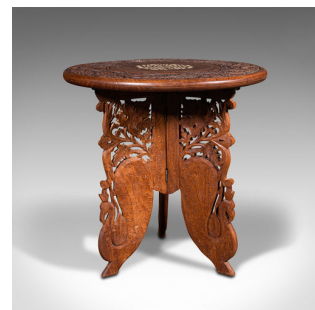

Vintage Circular Side Table, Anglo-Indian, Teak, Lamp, Wine, Colonial, Art Deco

DESCRIPTION

Our Stock # 18.6486

This is a vintage circular side table. An Anglo-Indian, teak lamp or wine table with Colonial Art Deco taste, dating to the mid 20th century, circa 1940.

- Graced with distinctive exotic taste
- Displays a desirable aged patina and in good order
- Select teak stocks delightfully carved and pierced
- Rich caramel hues beneath a wax polish finish
- Circular topped with rolled edge and quality flowerhead detail to the circumference
- Central medallion with foliate bone inlay
- Expressively shaped trio of legs, profusely decorated with pierced floral motif

Offering a sturdy surface and wonderfully decorative

This is a charming vintage circular side table, with an enthusiastically carved appearance. Solid joints and construction, delivered waxed, polished and ready for the home.

Search [London Fine for #18.6486](#) , or scan the QR code for more photos and details

DIMENSIONS

Max Width: 37.5cm (14.75")

Max Depth: 37.5cm (14.75")

Max Height: 38.5cm (15.25")

LIST PRICE

£495.00