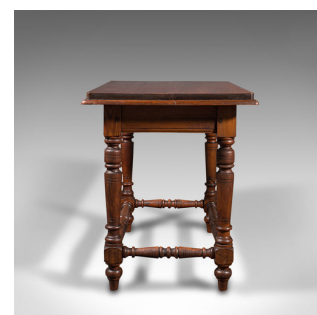

Antique Console Table, English, Pine, Ecclesiastical, Side, Victorian, C.1880

DESCRIPTION

Our Stock # 18.8120

This is a small antique console table. An English, pitch pine ecclesiastical or side table, dating to the late Victorian period, circa 1880.

- Pleasingly compact, with charming ecclesiastical taste
- Displays a desirable aged patina and in good order
- Select pitch pine shows fine grain interest
- Deep caramel hues beam beneath the wax polish finish
- Thick, inset top surface sits prominently above the square section apron
- Stout block shoulders with turned cup knees below
- Gently tapering legs stand upon a quartet of cylindrical feet
- Each leg united by ring turned stretchers

This is an attractive antique console table, ideally suited to the smaller room. Solid joints and construction. Delivered waxed, polished and ready for the home.

Search [London Fine for #18.8120](#), or scan the QR code for more photos and details

DIMENSIONS

Max Width: 99cm (39")

Max Depth: 64cm (25.25")

Max Height: 79cm (31")

Kneehole Height: 63cm (24.75")

LIST PRICE

£1,495.00