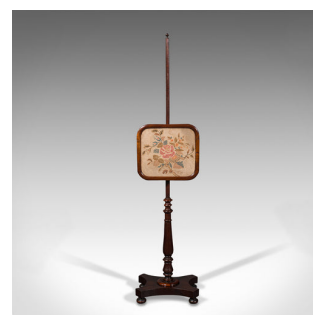

## Antique Adjustable Pole Screen, English, Needlepoint, Fire Shield, Regency, 1830

### DESCRIPTION

Our Stock # 18.8159

This is an antique adjustable pole screen. An English, Rosewood needlepoint fire shield, dating to the Regency period, circa 1830.

- Quality Regency period fireside screen
- Displays a desirable aged patina throughout
- Select stocks show fine grain interest in the lustrous wax polished finish
- The adjustable screen panel is easy to position
- Slender turned support post rises to a discrete capping finial
- Foliate bouquet tapestry mounted within a square frame with chamfered edges
- The post anchored to a striking hyperboloid platform
- Standing upon squat bun feet to each corner

This is charming antique adjustable pole screen, offering quality fireside heat shielding from the Regency period. Set to enhance the fireplace of any living room. Delivered waxed, polished and ready for the home.

### DIMENSIONS

Max Width: 31.5cm (12.5")  
 Max Depth: 25.5cm (10")  
 Max Height: 138cm (54.25")  
 Adjustment Range: 48.5cm (19")