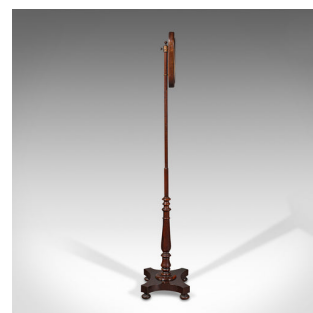

Antique Adjustable Pole Screen, English, Needlepoint, Fire Shield, Regency, 1830

DESCRIPTION

Our Stock # 18.8159

This is an antique adjustable pole screen. An English, Rosewood needlepoint fire shield, dating to the Regency period, circa 1830.

- Quality Regency period fireside screen
- Displays a desirable aged patina throughout
- Select stocks show fine grain interest in the lustrous wax polished finish
- The adjustable screen panel is easy to position
- Slender turned support post rises to a discrete capping finial
- Foliate bouquet tapestry mounted within a square frame with chamfered edges
- The post anchored to a striking hyperboloid platform
- Standing upon squat bun feet to each corner

This is charming antique adjustable pole screen, offering quality fireside heat shielding from the Regency period. Set to enhance the fireplace of any living room. Delivered waxed, polished and ready for the home.

Search [London Fine for #18.8159](#), or scan the QR code for more photos and details

DIMENSIONS

Max Width: 31.5cm (12.5")
Max Depth: 25.5cm (10")
Max Height: 138cm (54.25")
Adjustment Range: 48.5cm (19")