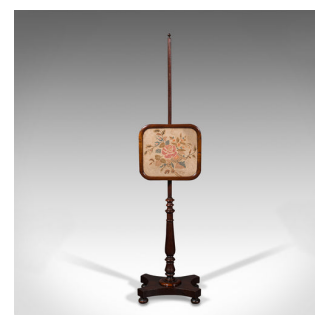

Antique Adjustable Pole Screen, English, Needlepoint, Fire Shield, Regency, 1830

DESCRIPTION

Our Stock # 18.8159

This is an antique adjustable pole screen. An English, Rosewood needlepoint fire shield, dating to the Regency period, circa 1830.

- Quality Regency period fireside screen
- Displays a desirable aged patina throughout
- Select stocks show fine grain interest in the lustrous wax polished finish
- The adjustable screen panel is easy to position
- Slender turned support post rises to a discrete capping finial
- Foliate bouquet tapestry mounted within a square frame with chamfered edges
- The post anchored to a striking hyperboloid platform
- Standing upon squat bun feet to each corner

This is charming antique adjustable pole screen, offering quality fireside heat shielding from the Regency period. Set to enhance the fireplace of any living room. Delivered waxed, polished and ready for the home.

Search [London Fine for #18.8159](#), or scan the QR code for more photos and details

DIMENSIONS

Max Width: 31.5cm (12.5")
 Max Depth: 25.5cm (10")
 Max Height: 138cm (54.25")
 Adjustment Range: 48.5cm (19")