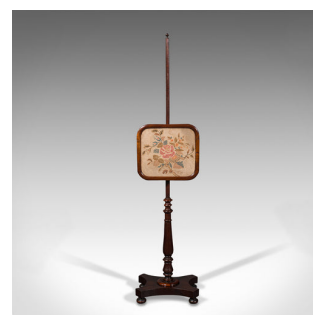

Antique Adjustable Pole Screen, English, Needlepoint, Fire Shield, Regency, 1830

DESCRIPTION

Our Stock # 18.8159

This is an antique adjustable pole screen. An English, Rosewood needlepoint fire shield, dating to the Regency period, circa 1830.

- Quality Regency period fireside screen
- Displays a desirable aged patina throughout
- Select stocks show fine grain interest in the lustrous wax polished finish
- The adjustable screen panel is easy to position
- Slender turned support post rises to a discrete capping finial
- Foliate bouquet tapestry mounted within a square frame with chamfered edges
- The post anchored to a striking hyperboloid platform
- Standing upon squat bun feet to each corner

This is charming antique adjustable pole screen, offering quality fireside heat shielding from the Regency period. Set to enhance the fireplace of any living room. Delivered waxed, polished and ready for the home.

Search [London Fine for #18.8159](#), or scan the QR code for more photos and details

DIMENSIONS

Max Width: 31.5cm (12.5")
Max Depth: 25.5cm (10")
Max Height: 138cm (54.25")
Adjustment Range: 48.5cm (19")