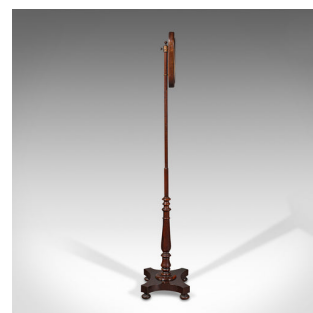

Antique Adjustable Pole Screen, English, Needlepoint, Fire Shield, Regency, 1830

DESCRIPTION

Our Stock # 18.8159

This is an antique adjustable pole screen. An English, Rosewood needlepoint fire shield, dating to the Regency period, circa 1830.

- Quality Regency period fireside screen
- Displays a desirable aged patina throughout
- Select stocks show fine grain interest in the lustrous wax polished finish
- The adjustable screen panel is easy to position
- Slender turned support post rises to a discrete capping finial
- Foliate bouquet tapestry mounted within a square frame with chamfered edges
- The post anchored to a striking hyperboloid platform
- Standing upon squat bun feet to each corner

This is charming antique adjustable pole screen, offering quality fireside heat shielding from the Regency period. Set to enhance the fireplace of any living room. Delivered waxed, polished and ready for the home.

Search [London Fine for #18.8159](#), or scan the QR code for more photos and details

DIMENSIONS

Max Width: 31.5cm (12.5")
 Max Depth: 25.5cm (10")
 Max Height: 138cm (54.25")
 Adjustment Range: 48.5cm (19")