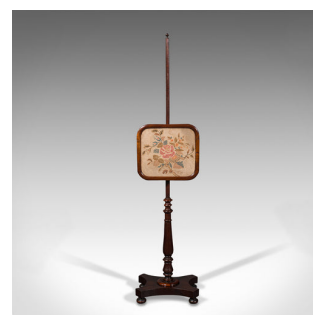

Antique Adjustable Pole Screen, English, Needlepoint, Fire Shield, Regency, 1830

DESCRIPTION

Our Stock # 18.8159

This is an antique adjustable pole screen. An English, Rosewood needlepoint fire shield, dating to the Regency period, circa 1830.

- Quality Regency period fireside screen
- Displays a desirable aged patina throughout
- Select stocks show fine grain interest in the lustrous wax polished finish
- The adjustable screen panel is easy to position
- Slender turned support post rises to a discrete capping finial
- Foliate bouquet tapestry mounted within a square frame with chamfered edges
- The post anchored to a striking hyperboloid platform
- Standing upon squat bun feet to each corner

This is charming antique adjustable pole screen, offering quality fireside heat shielding from the Regency period. Set to enhance the fireplace of any living room. Delivered waxed, polished and ready for the home.

Search [London Fine for #18.8159](#), or scan the QR code for more photos and details

DIMENSIONS

Max Width: 31.5cm (12.5")
 Max Depth: 25.5cm (10")
 Max Height: 138cm (54.25")
 Adjustment Range: 48.5cm (19")