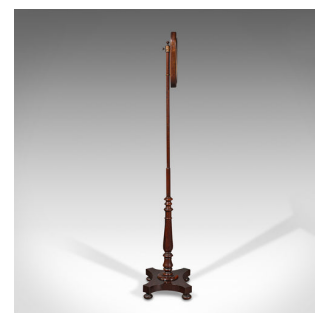

Antique Adjustable Pole Screen, English, Needlepoint, Fire Shield, Regency, 1830

DESCRIPTION

Our Stock # 18.8159

This is an antique adjustable pole screen. An English, Rosewood needlepoint fire shield, dating to the Regency period, circa 1830.

- Quality Regency period fireside screen
- Displays a desirable aged patina throughout
- Select stocks show fine grain interest in the lustrous wax polished finish
- The adjustable screen panel is easy to position
- Slender turned support post rises to a discrete capping finial
- Foliate bouquet tapestry mounted within a square frame with chamfered edges
- The post anchored to a striking hyperboloid platform
- Standing upon squat bun feet to each corner

This is charming antique adjustable pole screen, offering quality fireside heat shielding from the Regency period. Set to enhance the fireplace of any living room. Delivered waxed, polished and ready for the home.

Search [London Fine for #18.8159](#), or scan the QR code for more photos and details

DIMENSIONS

Max Width: 31.5cm (12.5")
 Max Depth: 25.5cm (10")
 Max Height: 138cm (54.25")
 Adjustment Range: 48.5cm (19")