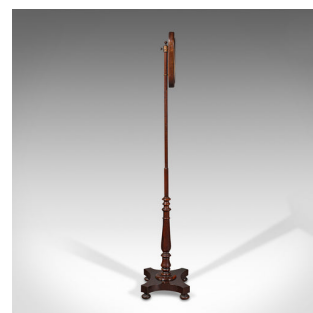

## Antique Adjustable Pole Screen, English, Needlepoint, Fire Shield, Regency, 1830

### DESCRIPTION

Our Stock # 18.8159

This is an antique adjustable pole screen. An English, Rosewood needlepoint fire shield, dating to the Regency period, circa 1830.

- Quality Regency period fireside screen
- Displays a desirable aged patina throughout
- Select stocks show fine grain interest in the lustrous wax polished finish
- The adjustable screen panel is easy to position
- Slender turned support post rises to a discrete capping finial
- Foliate bouquet tapestry mounted within a square frame with chamfered edges
- The post anchored to a striking hyperboloid platform
- Standing upon squat bun feet to each corner

This is charming antique adjustable pole screen, offering quality fireside heat shielding from the Regency period. Set to enhance the fireplace of any living room. Delivered waxed, polished and ready for the home.

### DIMENSIONS

Max Width: 31.5cm (12.5")  
 Max Depth: 25.5cm (10")  
 Max Height: 138cm (54.25")  
 Adjustment Range: 48.5cm (19")