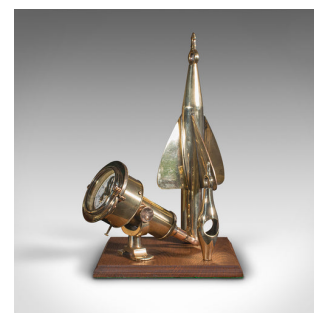

Vintage Ship's Log Desk Ornament, English, Brass, Maritime Display, Instrument

DESCRIPTION

Our Stock # 18.7930

This is a vintage ship's log desk ornament. An English, brass and oak maritime display instrument, dating to the early 20th century, circa 1930.

- Dashing nautical interest, presented for display
- Displays a desirable aged patina and in good order
- Polished brass casing presents bright golden tonality
- Quality oak plinth shows fine grain interest and caramel hues
- Cherub Mk.III log dial mounted upon an articulated bracket
- Ceramic dial set behind an opening glass porthole door
- Annotated with a main log of 0-100 miles, with auxiliary dials for 1000 and 1 mile respectively
- Replete with the fascinating trailing fin and hook
- Extensively engraved to rear of log with the Thos. Walker maker's mark
- Thomas Walker of Birmingham further noted upon the dial
- T.W. Anchor trade mark engraved to each trailing fin

Search [London Fine for #18.7930](#), or scan the QR code for more photos and details

DIMENSIONS

Max Width: 25.5cm (10")
 Max Depth: 17cm (6.75")
 Max Height: 42.5cm (16.75")
 Dial Diameter: 75mm (3")