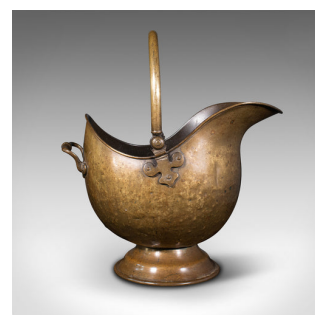

Antique Helmet Scuttle, English, Brass, Fireside, Coal, Log Bin, Victorian, 1880

**DESCRIPTION**

Our Stock # 18.8167

This is an antique helmet scuttle. An English, brass fireside coal or log bin, dating to the Victorian period, circa 1880.

- Graced with superb colour and appealing form
- Displays a desirable aged patina and in good order
- Lovingly patinated brass shows shimmering golden tones
- Quality rolled brass handle held stay with attractive quarterfoil mounts
- Prominently mounted upon a stepped conical base

This is an attractive antique helmet scuttle, as useful beside the fireplace now as it was over 100 years ago. Suitable for all fuel types. Delivered polished and ready for the fireside.

Search [London Fine for #18.8167](#), or scan the QR code for more photos and details

DIMENSIONS

Max Width: 29cm (11.5")

Max Depth: 44.5cm (17.5")

Max Height: 32.5cm (12.75")

Opening Width: 25cm (9.75")

Opening Depth: 30.5cm (12")

LIST PRICE

£495.00