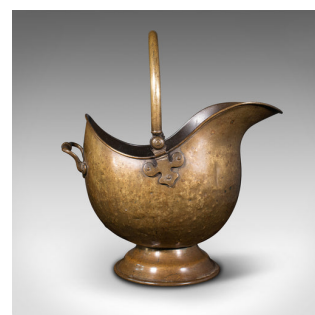

Antique Helmet Scuttle, English, Brass, Fireside, Coal, Log Bin, Victorian, 1880

**DESCRIPTION**

Our Stock # 18.8167

This is an antique helmet scuttle. An English, brass fireside coal or log bin, dating to the Victorian period, circa 1880.

- Graced with superb colour and appealing form
- Displays a desirable aged patina and in good order
- Lovingly patinated brass shows shimmering golden tones
- Quality rolled brass handle held stay with attractive quarterfoil mounts
- Prominently mounted upon a stepped conical base

This is an attractive antique helmet scuttle, as useful beside the fireplace now as it was over 100 years ago. Suitable for all fuel types. Delivered polished and ready for the fireside.

Search [London Fine for #18.8167](#), or scan the QR code for more photos and details

DIMENSIONS

Max Width: 29cm (11.5")

Max Depth: 44.5cm (17.5")

Max Height: 32.5cm (12.75")

Opening Width: 25cm (9.75")

Opening Depth: 30.5cm (12")

LIST PRICE

£495.00