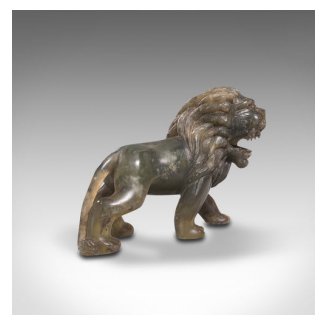

Small Antique Carved Lion, Chinese, Jade, Decorative Animal Figure, Victorian

**DESCRIPTION**

Our Stock # 18.8168

This is a small antique carved lion . A Chinese, jade decorative animal figure, dating to the late Victorian period, circa 1900.

- Wonderfully tactile rendition of a powerful lion
- Displays a desirable aged patina throughout
- Quality antique jade shows transparency and darker tones
- Fine hand crafted detail, with characterful pose
- Broad mane decorated with individual tresses

This is a superb antique carved lion figure. Offering the cool, tactile appeal of jade with an appealing attention to detail for a diminutive piece. Delivered polished and ready to display.

Search [London Fine for #18.8168](#) , or scan the QR code for more photos and details