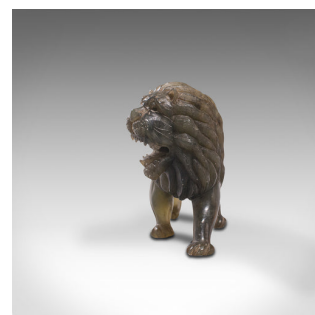

Small Antique Carved Lion, Chinese, Jade, Decorative Animal Figure, Victorian

**DESCRIPTION**

Our Stock # 18.8168

This is a small antique carved lion . A Chinese, jade decorative animal figure, dating to the late Victorian period, circa 1900.

- Wonderfully tactile rendition of a powerful lion
- Displays a desirable aged patina throughout
- Quality antique jade shows transparency and darker tones
- Fine hand crafted detail, with characterful pose
- Broad mane decorated with individual tresses

This is a superb antique carved lion figure. Offering the cool, tactile appeal of jade with an appealing attention to detail for a diminutive piece. Delivered polished and ready to display.

Search [London Fine for #18.8168](#) , or scan the QR code for more photos and details

DIMENSIONS

Max Width: 4.5cm (1.75")

Max Depth: 12.5cm (5")

Max Height: 8.5cm (3.25")