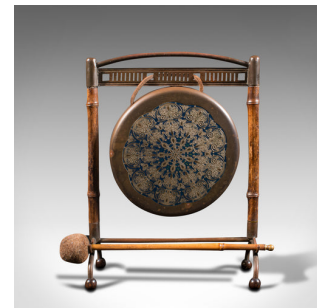

Small Antique Table Gong, Oriental, Bamboo, Brass, Dinner Chime, Victorian, 1900

**DESCRIPTION**

Our Stock # 18.8188

This is a small antique table gong. An Oriental, bamboo and brass dinner chime, dating to the Victorian period, circa 1900.

- Appealing finish and proportion to this discrete gong
- Displaying a desirable aged patina and in good order
- Bamboo frame shows rich caramel hues
- Brass stretcher with pierced fretwork in naturally weathered finish
- Wonderfully decorative brass gong with ornate relief pattern against a deep blue ground
- Original striking mallet with soft fabric head, in good condition
- Inset striker rest situated beneath the gong
- Standing upon a pair of branch feet with small ball toes

This is an attractive antique table gong, with a superb bamboo frame and an appealingly weathered brass gong. Delivered waxed, polished and ready to strike.

Search [London Fine for #18.8188](#) , or scan the QR code for more photos and details

**DIMENSIONS**

- Max Width: 23cm (9")
- Max Depth: 11cm (4.25")
- Max Height: 31cm (12.25")
- Gong Diameter: 17cm (6.75")