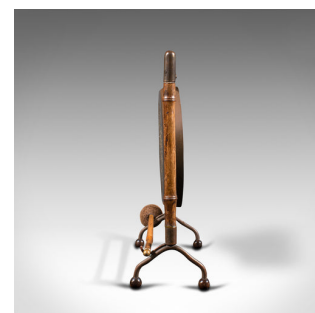

Small Antique Table Gong, Oriental, Bamboo, Brass, Dinner Chime, Victorian, 1900

DESCRIPTION

Our Stock # 18.8188

This is a small antique table gong. An Oriental, bamboo and brass dinner chime, dating to the Victorian period, circa 1900.

- Appealing finish and proportion to this discrete gong
- Displaying a desirable aged patina and in good order
- Bamboo frame shows rich caramel hues
- Brass stretcher with pierced fretwork in naturally weathered finish
- Wonderfully decorative brass gong with ornate relief pattern against a deep blue ground
- Original striking mallet with soft fabric head, in good condition
- Inset striker rest situated beneath the gong
- Standing upon a pair of branch feet with small ball toes

This is an attractive antique table gong, with a superb bamboo frame and an appealingly weathered brass gong. Delivered waxed, polished and ready to strike.

Search [London Fine for #18.8188](#) , or scan the QR code for more photos and details

DIMENSIONS

- Max Width: 23cm (9")
- Max Depth: 11cm (4.25")
- Max Height: 31cm (12.25")
- Gong Diameter: 17cm (6.75")