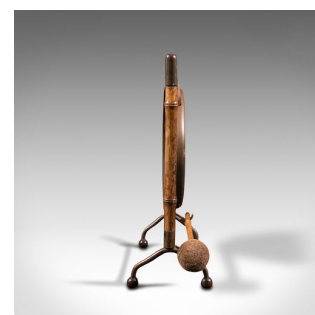

Small Antique Table Gong, Oriental, Bamboo, Brass, Dinner Chime, Victorian, 1900

DESCRIPTION

Our Stock # 18.8188

This is a small antique table gong. An Oriental, bamboo and brass dinner chime, dating to the Victorian period, circa 1900.

- Appealing finish and proportion to this discrete gong
- Displaying a desirable aged patina and in good order
- Bamboo frame shows rich caramel hues
- Brass stretcher with pierced fretwork in naturally weathered finish
- Wonderfully decorative brass gong with ornate relief pattern against a deep blue ground
- Original striking mallet with soft fabric head, in good condition
- Inset striker rest situated beneath the gong
- Standing upon a pair of branch feet with small ball toes

This is an attractive antique table gong, with a superb bamboo frame and an appealingly weathered brass gong. Delivered waxed, polished and ready to strike.

Search [London Fine for #18.8188](#) , or scan the QR code for more photos and details

DIMENSIONS

- Max Width: 23cm (9")
- Max Depth: 11cm (4.25")
- Max Height: 31cm (12.25")
- Gong Diameter: 17cm (6.75")