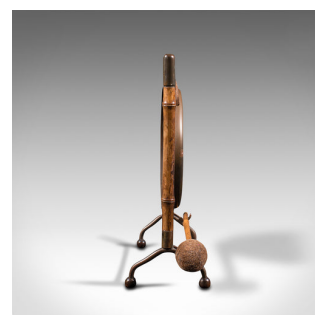

Small Antique Table Gong, Oriental, Bamboo, Brass, Dinner Chime, Victorian, 1900

DESCRIPTION

Our Stock # 18.8188

This is a small antique table gong. An Oriental, bamboo and brass dinner chime, dating to the Victorian period, circa 1900.

- Appealing finish and proportion to this discrete gong
- Displaying a desirable aged patina and in good order
- Bamboo frame shows rich caramel hues
- Brass stretcher with pierced fretwork in naturally weathered finish
- Wonderfully decorative brass gong with ornate relief pattern against a deep blue ground
- Original striking mallet with soft fabric head, in good condition
- Inset striker rest situated beneath the gong
- Standing upon a pair of branch feet with small ball toes

This is an attractive antique table gong, with a superb bamboo frame and an appealingly weathered brass gong. Delivered waxed, polished and ready to strike.

Search [London Fine for #18.8188](#) , or scan the QR code for more photos and details

DIMENSIONS

- Max Width: 23cm (9")
- Max Depth: 11cm (4.25")
- Max Height: 31cm (12.25")
- Gong Diameter: 17cm (6.75")