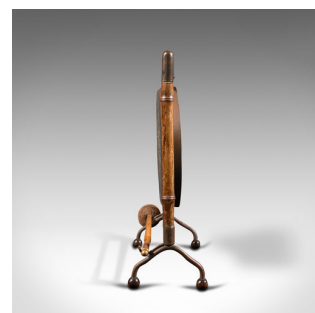

Small Antique Table Gong, Oriental, Bamboo, Brass, Dinner Chime, Victorian, 1900

DESCRIPTION

Our Stock # 18.8188

This is a small antique table gong. An Oriental, bamboo and brass dinner chime, dating to the Victorian period, circa 1900.

- Appealing finish and proportion to this discrete gong
- Displaying a desirable aged patina and in good order
- Bamboo frame shows rich caramel hues
- Brass stretcher with pierced fretwork in naturally weathered finish
- Wonderfully decorative brass gong with ornate relief pattern against a deep blue ground
- Original striking mallet with soft fabric head, in good condition
- Inset striker rest situated beneath the gong
- Standing upon a pair of branch feet with small ball toes

This is an attractive antique table gong, with a superb bamboo frame and an appealingly weathered brass gong. Delivered waxed, polished and ready to strike.

Search [London Fine for #18.8188](#) , or scan the QR code for more photos and details

DIMENSIONS

- Max Width: 23cm (9")
- Max Depth: 11cm (4.25")
- Max Height: 31cm (12.25")
- Gong Diameter: 17cm (6.75")