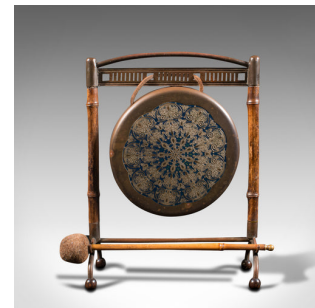

Small Antique Table Gong, Oriental, Bamboo, Brass, Dinner Chime, Victorian, 1900

DESCRIPTION

Our Stock # 18.8188

This is a small antique table gong. An Oriental, bamboo and brass dinner chime, dating to the Victorian period, circa 1900.

- Appealing finish and proportion to this discrete gong
- Displaying a desirable aged patina and in good order
- Bamboo frame shows rich caramel hues
- Brass stretcher with pierced fretwork in naturally weathered finish
- Wonderfully decorative brass gong with ornate relief pattern against a deep blue ground
- Original striking mallet with soft fabric head, in good condition
- Inset striker rest situated beneath the gong
- Standing upon a pair of branch feet with small ball toes

This is an attractive antique table gong, with a superb bamboo frame and an appealingly weathered brass gong. Delivered waxed, polished and ready to strike.

Search [London Fine for #18.8188](#) , or scan the QR code for more photos and details

DIMENSIONS

- Max Width: 23cm (9")
- Max Depth: 11cm (4.25")
- Max Height: 31cm (12.25")
- Gong Diameter: 17cm (6.75")