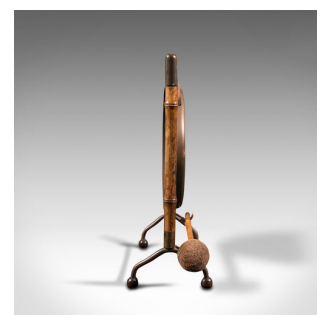

Small Antique Table Gong, Oriental, Bamboo, Brass, Dinner Chime, Victorian, 1900

**DESCRIPTION**

Our Stock # 18.8188

This is a small antique table gong. An Oriental, bamboo and brass dinner chime, dating to the Victorian period, circa 1900.

- Appealing finish and proportion to this discrete gong
- Displaying a desirable aged patina and in good order
- Bamboo frame shows rich caramel hues
- Brass stretcher with pierced fretwork in naturally weathered finish
- Wonderfully decorative brass gong with ornate relief pattern against a deep blue ground
- Original striking mallet with soft fabric head, in good condition
- Inset striker rest situated beneath the gong
- Standing upon a pair of branch feet with small ball toes

This is an attractive antique table gong, with a superb bamboo frame and an appealingly weathered brass gong. Delivered waxed, polished and ready to strike.

Search [London Fine for #18.8188](#) , or scan the QR code for more photos and details

**DIMENSIONS**

- Max Width: 23cm (9")
- Max Depth: 11cm (4.25")
- Max Height: 31cm (12.25")
- Gong Diameter: 17cm (6.75")