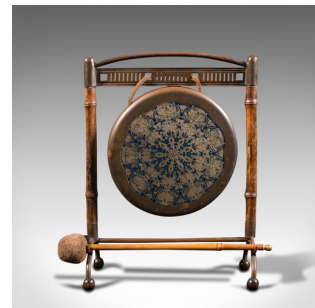

Small Antique Table Gong, Oriental, Bamboo, Brass, Dinner Chime, Victorian, 1900

DESCRIPTION

Our Stock # 18.8188

This is a small antique table gong. An Oriental, bamboo and brass dinner chime, dating to the Victorian period, circa 1900.

- Appealing finish and proportion to this discrete gong
- Displaying a desirable aged patina and in good order
- Bamboo frame shows rich caramel hues
- Brass stretcher with pierced fretwork in naturally weathered finish
- Wonderfully decorative brass gong with ornate relief pattern against a deep blue ground
- Original striking mallet with soft fabric head, in good condition
- Inset striker rest situated beneath the gong
- Standing upon a pair of branch feet with small ball toes

This is an attractive antique table gong, with a superb bamboo frame and an appealingly weathered brass gong. Delivered waxed, polished and ready to strike.

Search [London Fine for #18.8188](#) , or scan the QR code for more photos and details

DIMENSIONS

- Max Width: 23cm (9")
- Max Depth: 11cm (4.25")
- Max Height: 31cm (12.25")
- Gong Diameter: 17cm (6.75")