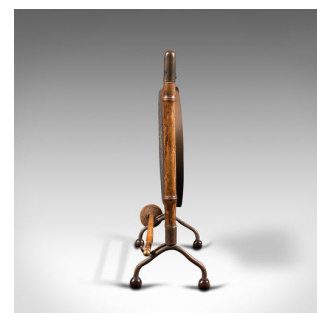

Small Antique Table Gong, Oriental, Bamboo, Brass, Dinner Chime, Victorian, 1900

**DESCRIPTION**

Our Stock # 18.8188

This is a small antique table gong. An Oriental, bamboo and brass dinner chime, dating to the Victorian period, circa 1900.

- Appealing finish and proportion to this discrete gong
- Displaying a desirable aged patina and in good order
- Bamboo frame shows rich caramel hues
- Brass stretcher with pierced fretwork in naturally weathered finish
- Wonderfully decorative brass gong with ornate relief pattern against a deep blue ground
- Original striking mallet with soft fabric head, in good condition
- Inset striker rest situated beneath the gong
- Standing upon a pair of branch feet with small ball toes

This is an attractive antique table gong, with a superb bamboo frame and an appealingly weathered brass gong. Delivered waxed, polished and ready to strike.

Search [London Fine for #18.8188](#) , or scan the QR code for more photos and details

**DIMENSIONS**

- Max Width: 23cm (9")
- Max Depth: 11cm (4.25")
- Max Height: 31cm (12.25")
- Gong Diameter: 17cm (6.75")