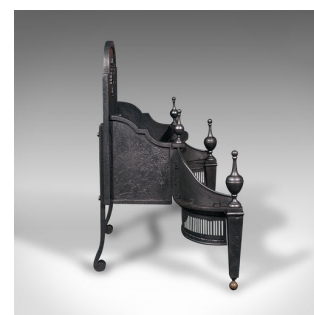

Antique Free Standing Fireplace, English, Fire Basket, Adam Style, Victorian

DESCRIPTION

Our Stock # 18.8091

This is an antique free standing fireplace. An English, cast iron fire basket in the Adam style, dating to the late Victorian period, circa 1900.

- Delightfully presented free standing fire grate
- Displays a desirable aged patina and in good order
- Cast iron resplendent in a consistent graphite finish
- Representing the Adam style with classical motif and forms
- Dome top fire back adorned with a relief neoclassical fire pit motif
- Bow-front fire basket with a trio of rolled stretchers to the fore
- Removable grate aids ease of cleaning
- Sweeping buttresses engraved with fleur-de-lys emblems
- Pierced fretwork front apron sweeps sinuously from leg to leg
- Quartet of ball-topped finials stand prominently
- Raised upon four tapering column legs with contrasted brass ball toes

Search [London Fine for #18.8091](#) , or scan the QR code for more photos and details

DIMENSIONS

- Max Width: 73.5cm (29")
- Max Depth: 43cm (17")
- Max Height: 69.5cm (27.25")
- Basket Width: 37cm (14.5")
- Basket Depth: 21.5cm (8.5")
- Basket Height: 15.5cm (6")