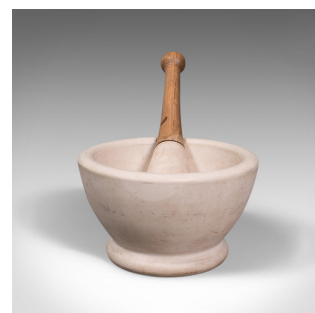

## Antique Mortar and Pestle, English, Ceramic, Apothecary, Cookery Tool, Victorian

### DESCRIPTION

Our Stock # 18.8174

This is an antique mortar and pestle. An English, ceramic and beech apothecary or cookery tool by Wedgwood, dating to the late Victorian period, circa 1900.

- Beautifully presented grinding tool, reassuringly heavy
- Displays a desirable aged patina with light signs of use
- Naturally finished ceramic a tactile delight, with light off-white hues
- Turned beech handle to pestle shows fine grain interest
- Maker's mark to base reads Wedgwood, Best Composition

This is an appealing antique mortar and pestle. As useful today as it was over 100 years ago, it will also make a fine display item upon the work top. Delivered polished and ready to enjoy.

Search [London Fine for #18.8174](#), or scan the QR code for more photos and details