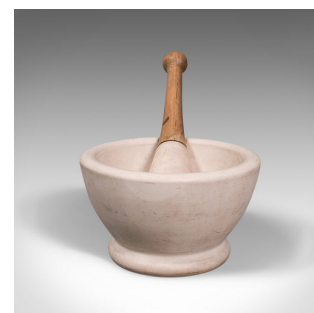

Antique Mortar and Pestle, English, Ceramic, Apothecary, Cookery Tool, Victorian

DESCRIPTION

Our Stock # 18.8174

This is an antique mortar and pestle. An English, ceramic and beech apothecary or cookery tool by Wedgwood, dating to the late Victorian period, circa 1900.

- Beautifully presented grinding tool, reassuringly heavy
- Displays a desirable aged patina with light signs of use
- Naturally finished ceramic a tactile delight, with light off-white hues
- Turned beech handle to pestle shows fine grain interest
- Maker's mark to base reads Wedgwood, Best Composition

This is an appealing antique mortar and pestle. As useful today as it was over 100 years ago, it will also make a fine display item upon the work top. Delivered polished and ready to enjoy.

Search [London Fine for #18.8174](#) , or scan the QR code for more photos and details