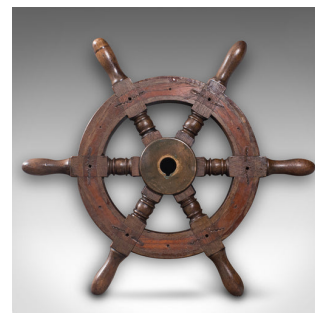

Small Antique Ship's Wheel, English, Teak, Bronze, Maritime, Decorative, C.1920

DESCRIPTION

Our Stock # 18.8193

This is a small antique ship's wheel. An English, teak and bronze maritime decorative helm, dating to the early 20th century, circa 1920

- Delightful example with maritime appeal
- Displays a desirable aged patina throughout
- Solid teak shows fine grain interest and mellow chestnut hues
- Six turned spokes with tapered handles, king spoke dressed with a brass cap
- Accentuated with a circular bronze face plate
- Distinctive dome shape centre boss with pleasingly weathered appearance

This is a charmingly small antique ship's wheel, with high collector appeal for those of a maritime interest. Delivered waxed, polished and ready for the home.

Search [London Fine for #18.8193](#), or scan the QR code for more photos and details

DIMENSIONS

Max Width: 39.5cm (15.5")

Max Depth: 8.5cm (3.25")

Max Height: 45.5cm (18")