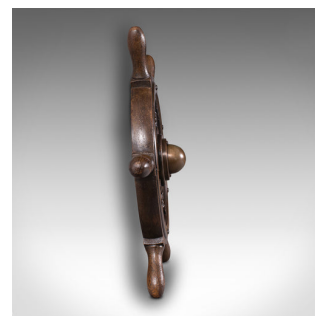

Small Antique Ship's Wheel, English, Teak, Bronze, Maritime, Decorative, C.1920

DESCRIPTION

Our Stock # 18.8193

This is a small antique ship's wheel. An English, teak and bronze maritime decorative helm, dating to the early 20th century, circa 1920

- Delightful example with maritime appeal
- Displays a desirable aged patina throughout
- Solid teak shows fine grain interest and mellow chestnut hues
- Six turned spokes with tapered handles, king spoke dressed with a brass cap
- Accentuated with a circular bronze face plate
- Distinctive dome shape centre boss with pleasingly weathered appearance

This is a charmingly small antique ship's wheel, with high collector appeal for those of a maritime interest. Delivered waxed, polished and ready for the home.

Search [London Fine for #18.8193](#), or scan the QR code for more photos and details

DIMENSIONS

Max Width: 39.5cm (15.5")

Max Depth: 8.5cm (3.25")

Max Height: 45.5cm (18")