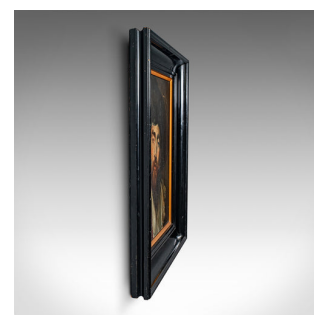

Antique Continental School Portrait, Italian, Oil, Original Painting, Victorian

**DESCRIPTION**

Our Stock # 18.8177

This is an antique Continental School portrait. An Italian, oil on canvas framed original painting, dating to the Victorian period, circa 1900.

- Appealing example of 19th century Continental School portraiture
- Displays a desirable aged patina - with repair to canvas under inspection
- Oil painted upon canvas, set within a deep, ebonised frame
 - Bust-length portrait of a European dandy, with feathered hat and distant look - unsigned
 - Dressed with a hanging wire to rear for ease of mounting

This is a fascinating antique Continental School portrait. Ideal decoration for the hall, lounge or institution. Delivered polished and ready to hang.

Search [London Fine for #18.8177](#) , or scan the QR code for more photos and details

DIMENSIONS

Max Width: 53.5cm (21")
Max Depth: 7.5cm (3")
Max Height: 61.5cm (24.25")
Canvas Width: 37.5cm (14.75")
Canvas Height: 45.5cm (18")