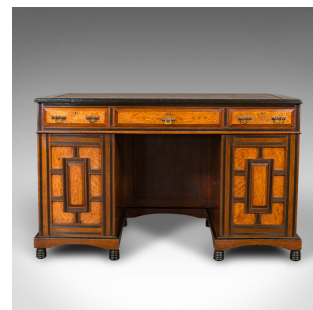

Antique Ladies Morning Room Desk, English, Writing Table, Aesthetic Period, 1880

DESCRIPTION

Our Stock # 18.8185

This is an antique ladies morning room desk. An English, walnut and satinwood pedestal writing table with Aesthetic period taste, dating to the Victorian era, circa 1880.

- A treat of craftsmanship and visual appeal
- Displays a desirable aged patina and in good order
- Select walnut to body shows fine grain interest and rich caramel hues
- Graced with a quality wax polish finish throughout
- Mahogany writing surface with a quality tooled and embossed leather skiver
- Arrangement of three drawers above the pedestal base, dressed with inset, working locks – key present
 - Striking satinwood fascia, with brass drop handles for ease of access
 - Each pedestal houses a generously sized cabinet with document slides – working locks, key present
 - E.W. Godwin overtones present in the bold panelled cabinet doors
 - Ebonised reeding accentuates geometric lines vertically and horizontally