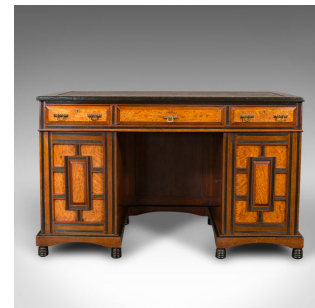

Antique Ladies Morning Room Desk, English, Writing Table, Aesthetic Period, 1880

DESCRIPTION

Our Stock # 18.8185

This is an antique ladies morning room desk. An English, walnut and satinwood pedestal writing table with Aesthetic period taste, dating to the Victorian era, circa 1880.

- A treat of craftsmanship and visual appeal
- Displays a desirable aged patina and in good order
- Select walnut to body shows fine grain interest and rich caramel hues
- Graced with a quality wax polish finish throughout
- Mahogany writing surface with a quality tooled and embossed leather skiver
- Arrangement of three drawers above the pedestal base, dressed with inset, working locks – key present
 - Striking satinwood fascia, with brass drop handles for ease of access
 - Each pedestal houses a generously sized cabinet with document slides – working locks, key present
 - E.W. Godwin overtones present in the bold panelled cabinet doors
 - Ebonised reeding accentuates geometric lines vertically and horizontally