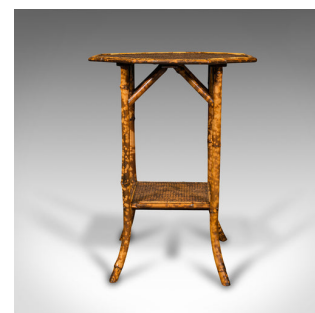

Antique Octagonal Two Tier Table, Oriental, Bamboo, Whatnot, Side, Victorian

DESCRIPTION

Our Stock # 18.8173

This is an antique octagonal two tier table. An Oriental, bamboo whatnot, side or occasional table, dating to the Victorian period, circa 1880.

- Presenting an attractive, two-tier design with wide top
- Displays a desirable aged patina and in good original order
- Stout bamboo shows fine grain interest and rich caramel hues
- Taut canework to each tier offers a dependable display surface
- Ideal as a lamp, side or display table in the living room or hall
- The octagonal top supported with angled stanchions
- Useful, square lower platform acting as a stretcher for added stability
- Raised on a quartet of gently splayed legs

This is a versatile & charming antique bamboo table with solid joints and construction. Delivered waxed, polished and ready for the home.

Search [London Fine for #18.8173](#), or scan the QR code for more photos and details