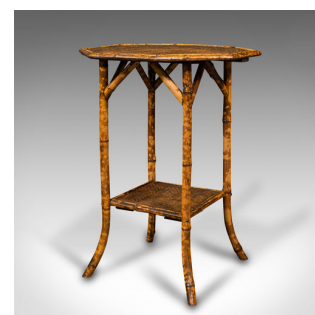

Antique Octagonal Two Tier Table, Oriental, Bamboo, Whatnot, Side, Victorian

DESCRIPTION

Our Stock # 18.8173

This is an antique octagonal two tier table. An Oriental, bamboo whatnot, side or occasional table, dating to the Victorian period, circa 1880.

- Presenting an attractive, two-tier design with wide top
- Displays a desirable aged patina and in good original order
- Stout bamboo shows fine grain interest and rich caramel hues
- Taut canework to each tier offers a dependable display surface
- Ideal as a lamp, side or display table in the living room or hall
- The octagonal top supported with angled stanchions
- Useful, square lower platform acting as a stretcher for added stability
- Raised on a quartet of gently splayed legs

This is a versatile & charming antique bamboo table with solid joints and construction. Delivered waxed, polished and ready for the home.

Search [London Fine for #18.8173](#), or scan the QR code for more photos and details