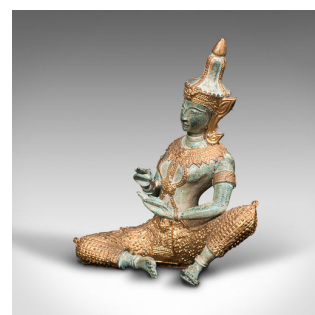

Vintage Decorative Figure, Oriental, Gilt Bronze, Statue, Thai Deity, Art Deco

DESCRIPTION

Our Stock # 18.8179

This is a vintage decorative figure. An Oriental, gilt bronze statue Thai deity, dating to the late Art Deco period, circa 1940.

- Of bright, warm appearance and quality finish
- Displaying a desirable aged patina throughout
- Bronze lightly weathered with an appealing verdigris palette
- Costume detail delightfully accentuated with gilt finish
- Crafted in the form of a seated deity with head relaxed to one side
- Calm appearance to face with striking gilt decor to the torso and belt
- Dressed with protective leather to base
- Reassuring weight in the hand - 1.2kg (2.64 lb)

This is a charming vintage decorative figure, graced with verdigris weathering and bright golden hues. Delivered polished and ready to display.

Search [London Fine for #18.8179](#) , or scan the QR code for more photos and details