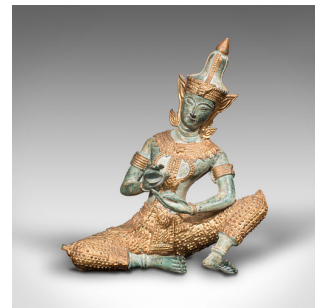

Vintage Decorative Figure, Oriental, Gilt Bronze, Statue, Thai Deity, Art Deco

DESCRIPTION

Our Stock # 18.8179

This is a vintage decorative figure. An Oriental, gilt bronze statue Thai deity, dating to the late Art Deco period, circa 1940.

- Of bright, warm appearance and quality finish
- Displaying a desirable aged patina throughout
- Bronze lightly weathered with an appealing verdigris palette
- Costume detail delightfully accentuated with gilt finish
- Crafted in the form of a seated deity with head relaxed to one side
- Calm appearance to face with striking gilt decor to the torso and belt
- Dressed with protective leather to base
- Reassuring weight in the hand - 1.2kg (2.64 lb)

This is a charming vintage decorative figure, graced with verdigris weathering and bright golden hues. Delivered polished and ready to display.

Search [London Fine for #18.8179](#) , or scan the QR code for more photos and details