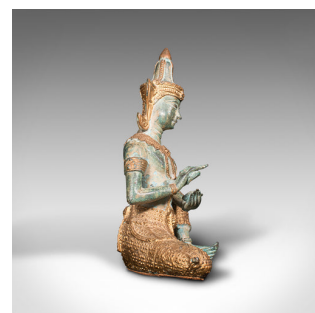

Vintage Decorative Figure, Oriental, Gilt Bronze, Statue, Thai Deity, Art Deco

DESCRIPTION

Our Stock # 18.8179

This is a vintage decorative figure. An Oriental, gilt bronze statue Thai deity, dating to the late Art Deco period, circa 1940.

- Of bright, warm appearance and quality finish
- Displaying a desirable aged patina throughout
- Bronze lightly weathered with an appealing verdigris palette
- Costume detail delightfully accentuated with gilt finish
- Crafted in the form of a seated deity with head relaxed to one side
- Calm appearance to face with striking gilt decor to the torso and belt
- Dressed with protective leather to base
- Reassuring weight in the hand - 1.2kg (2.64 lb)

This is a charming vintage decorative figure, graced with verdigris weathering and bright golden hues. Delivered polished and ready to display.

Search [London Fine for #18.8179](#) , or scan the QR code for more photos and details

DIMENSIONS

Max Width: 17cm (6.75")
Max Depth: 8.5cm (3.25")
Max Height: 18.5cm (7.25")

LIST PRICE

£785.00